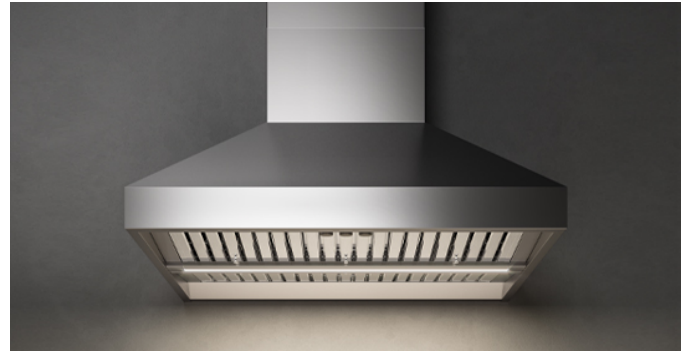

PYRAMID OUTDOOR

Version

FOPYR42W12OS Wall - 42"
(106 cm) - 1200 CFM

Collection

Outdoor

EAN code

8034122362960