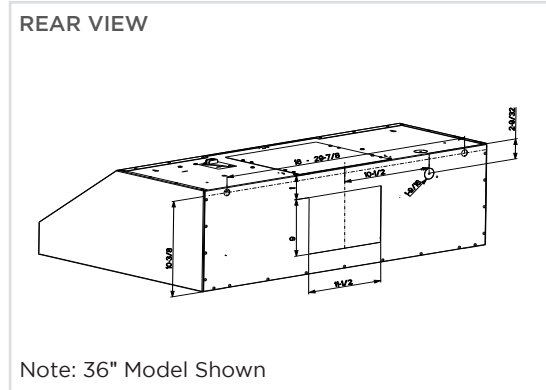

DIMENSIONAL DRAWINGS

Rev11 223

800 Aviation Parkway, Smyrna, TN 37167 (508) 358-5353 | www.faberonline.com