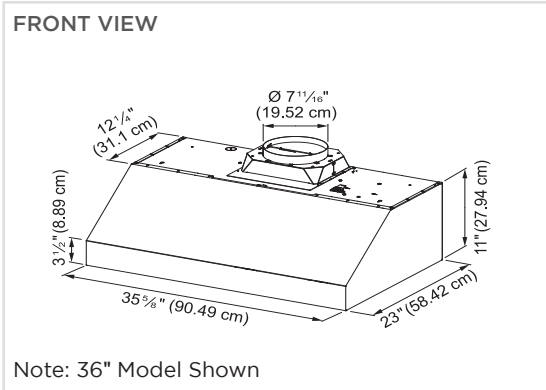

DIMENSIONAL DRAWINGS

Rev11 223

800 Aviation Parkway, Smyrna, TN 37167 (508) 358-5353 | www.faberonline.com