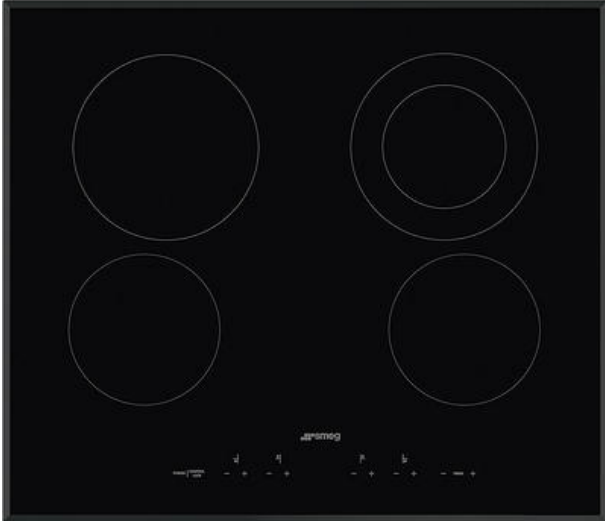

SEU244ETB

Cooktop, Aesthetic: Universal, Ceramic, 24", Installation: Ultra-low profile

TYPE

Product family: Cooktop • Dimensions: 24" • Type: Ceramic • Installation: Ultra-low profile • Power supply: Electric • EAN code: 8017709240998

AESTHETIC

Color: Black • Finishing: Glass • Aesthetic: Universal • Material: Glass • Glass: Ceramic • Control setting type: Touch controls • Controls position: Front • Glass edge: Beveled • Silkscreen color: Gray

COOKING ZONES

Zone 1 - Position: Front-left • Zone 2 - Position: Rear-left • Zone 3 - Position: Rear-right • Zone 4 - Position: Front-right • Zone 1 - Type: Ceramic - single • Zone 2 - Type: Ceramic - single • Zone 3 - Type: Ceramic - double • Zone 4 - Type: Ceramic - single • Zone 1 - Dimensions: Ø 14.8 cm • Zone 2 - Dimensions: Ø 18.4 cm • Zone 3 - Dimensions: Ø 12.4 - Ø 18.4 cm • Zone 4 - Dimensions: Ø 14.8 cm • Zone 1 - Power: 1.20 kW • Zone 2 - Power: 1.80 kW • Zone 3 - Power: 0.75 - 1.80 kW • Zone 4 - Power: 1.20 kW

LOGISTIC INFORMATION

Dimensions: 49x600x515 • Depth: 20 1/4 " • Width: 23 5/8 " • Height: 1 15/16 "