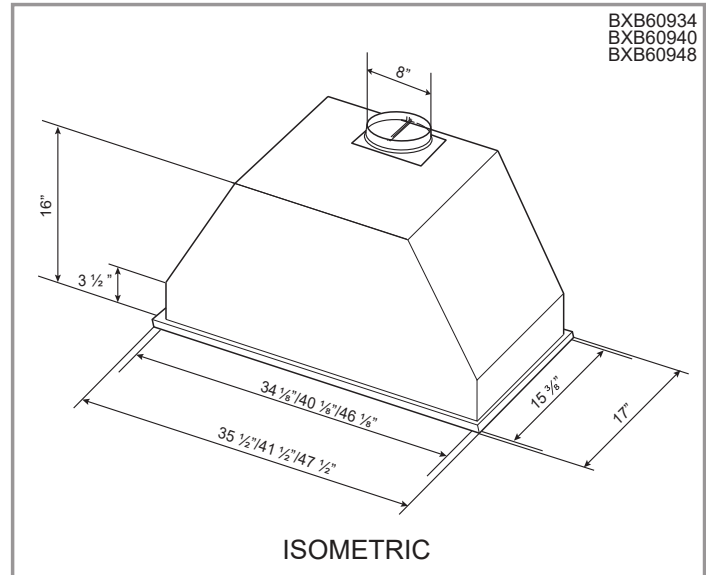

Options

- Widths: 34", 40", 46"

Specifications

- | | | |
|--|--|---|
| <ul style="list-style-type: none"> ▪ Air Flow Volume: 900 CFM ▪ Electrical Connection: 120 V/60 Hz ▪ Power Consumption: TBD | <ul style="list-style-type: none"> ▪ Current: TBD ▪ Fan Speed: TBD ▪ Fan Type: Centrifugal Blower | <ul style="list-style-type: none"> ▪ Finishes: Stainless Steel ▪ Ducting: 8" Round ▪ Noise Level: Min. 2 Sones
Max. 10 Sones |
|--|--|---|