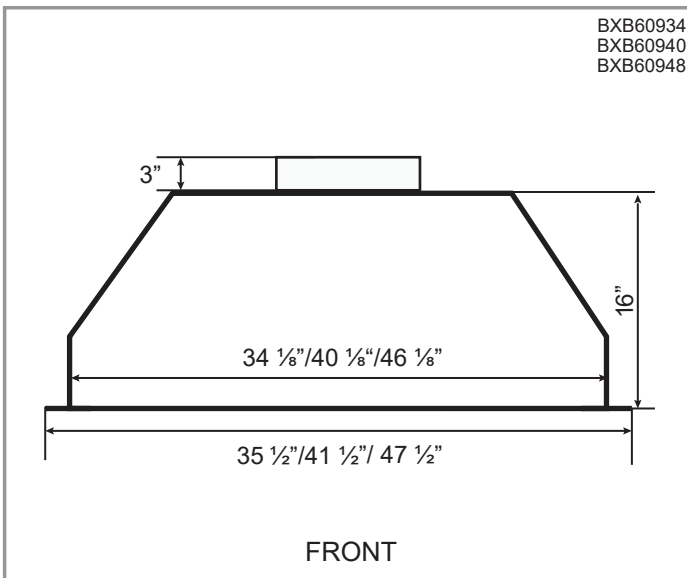

Options

- Widths: 34", 40", 46"

Specifications

- | | | |
|--|--|---|
| <ul style="list-style-type: none"> ▪ Air Flow Volume: 900 CFM ▪ Electrical Connection: 120 V/60 Hz ▪ Power Consumption: TBD | <ul style="list-style-type: none"> ▪ Current: TBD ▪ Fan Speed: TBD ▪ Fan Type: Centrifugal Blower | <ul style="list-style-type: none"> ▪ Finishes: Stainless Steel ▪ Ducting: 8" Round ▪ Noise Level: Min. 2 Sones
Max. 10 Sones |
|--|--|---|