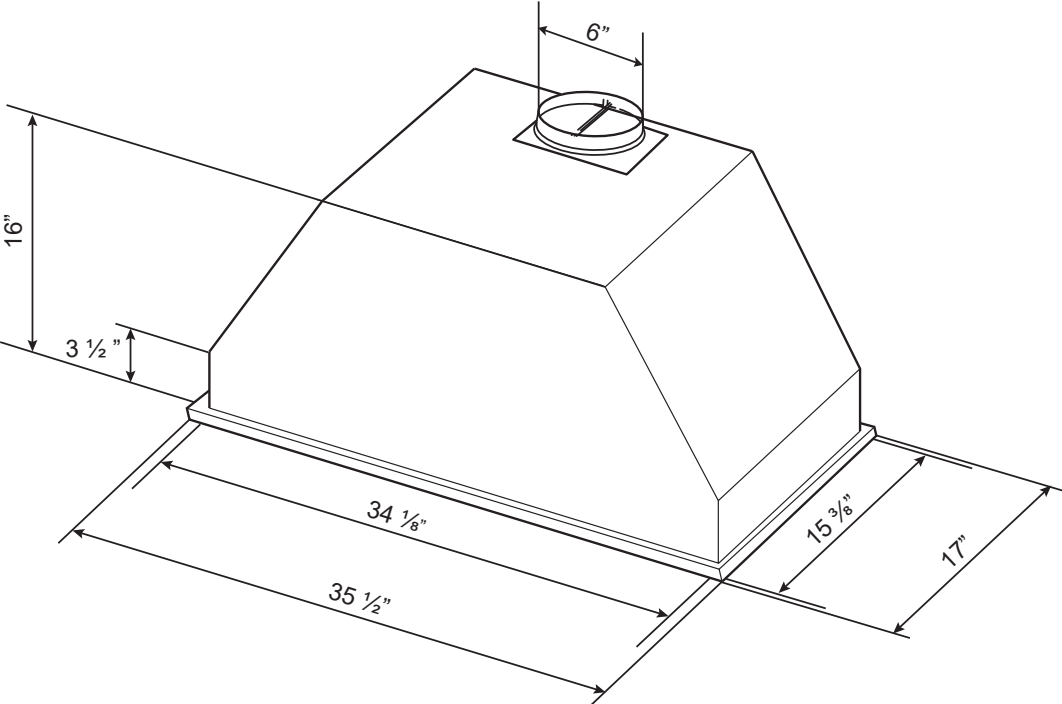

Dimensions: Classic Collection - Insert
Model: BXB60634

TOP

FRONT