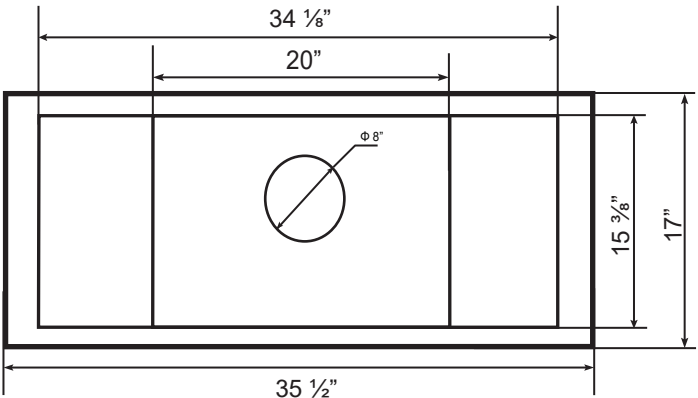

Dimensions: Classic Collection - Insert
Model: BXB60634

TOP

FRONT