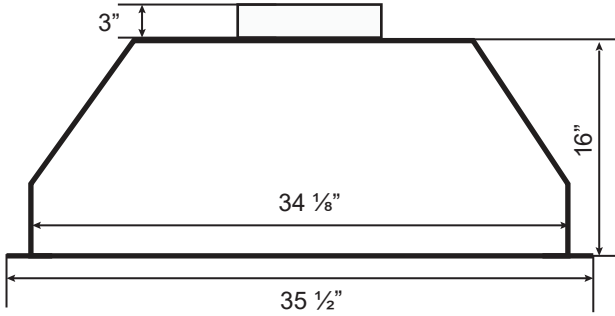

Dimensions: Classic Collection - Insert
Model: BXB60634

TOP

FRONT