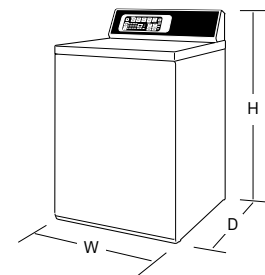

## TC5

Product Code	TR3104WN	TR5104WN	TR7104WN	TC5101WN
Available Colors	White	White	White	White
Capacity – Cu. Ft.	3.2	3.2	3.2	3.2
Stainless Steel Wash Tub	•	•	•	•
Porcelain Outer Tub	•	•	•	•
Preset Cycles	4	6	8	6
Preset Special Cycles			8	
Variable Speed, 1 HP Motor	•	•	•	
Two-Speed, ½ HP Motor				•
Automatic Balancing System	•	•	•	•
Agitator	•	•	•	•
Durable 3 - Coat Finish	•	•	•	•
Prewash			•	
Load Size Selections	3	3	4	2
Temperature Selections	3	4	4	4
Soil Level Selections	2	2	4	2
Time Remaining Display			•	
End-of-Cycle Signal	•	•	•	•
Favorite Cycles			•	
Speed Cycle			•	
Delay Start			•	
Warranty	3-Year Parts & Labor	5-Year Parts & Labor	7-Year Parts & Labor	3-Year Parts & Labor
Model No.	ZWN43RSN116CW01	ZWN63RSN116CW01	ZWNE9RSN116CW01	ZWN632SP116CW01

Dimensions	W-Width	H-Height	D-Depth	Height with Lid Open
TR3104WN	25 5/8"	42 3/4"	28"	53"
TR5104WN	25 5/8"	42 3/4"	28"	53"
TR7104WN	25 5/8"	42 3/4"	28"	53"
TC5101WN	25 5/8"	42 3/4"	28"	53"