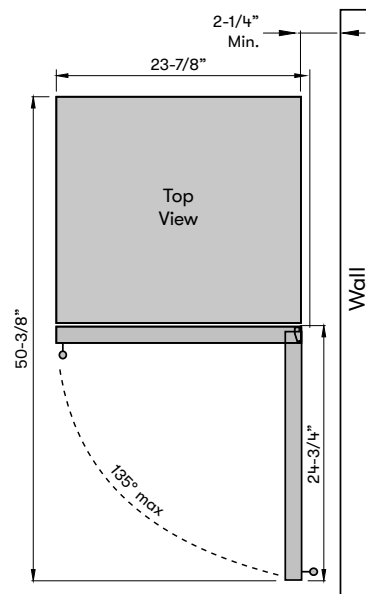

Transforming the Kitchen through Design, Discovery, and Care

Specifications subject to change, check zephyronline.com for up-to-date information.
Zephyr | 2277 Harbor Bay Parkway, Alameda, CA 94502 | 888.880.8368

MAY20.0201