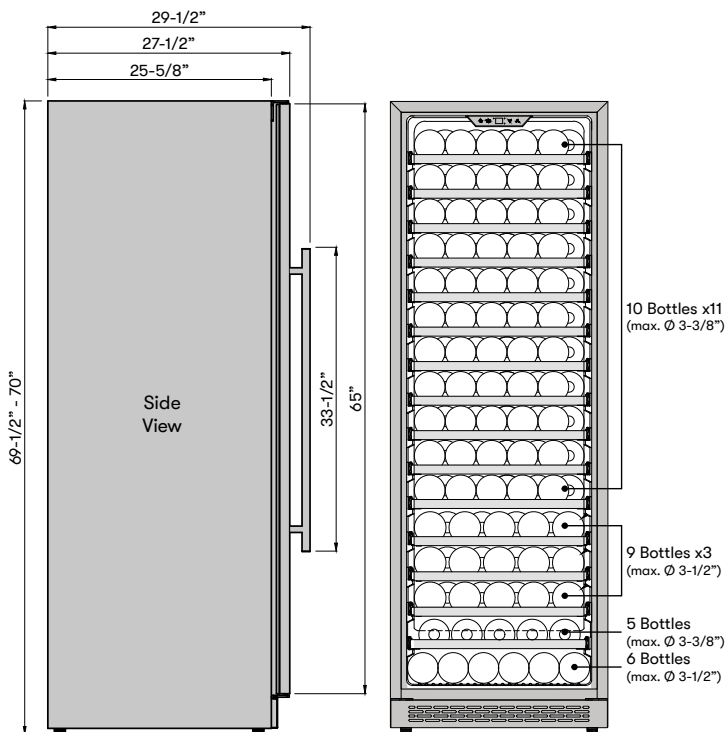

3-Color LED Lighting
Available in Cloud White, Deep Blue and Amber

MODEL

Single Zone Wine Cooler PRW24F01BG

Size 24"
Dimensions 23-7/8"W x 69-1/2"H x 27-1/2"D
Weight 262lbs.
Installation Type Full Size / Built-in / Freestanding
Refrigerant Type R600a

FEATURES

Capacity 148 bottles (750 ml)
Capacity with Display Rack 132 bottles (750 ml)
Volume 15.7 cu/ft
Temperature Range 40° - 65° F
Sound Level 41 dBA
Door Finish 304-grade Stainless + Glass
Cabinet Finish Black
Interior Finish Black
Field-Reversible Door Yes
Zero-Clearance Door Hinge Yes
Door Glass Dual-pane, Low-e Argon-filled
Shelving 14 full-extension, black wood racks w/ stainless trim*
 1, half capacity wood rack
Controls Electronic Capacitive Touch
Lighting 3-Color LED
 Cloud White, Deep Blue, Amber
Door Open Alarm Yes, after 3 minutes
Sabbath Mode Yes
Air Filtration Yes, w/ carbon filter
PreciseTemp™ Yes
Active Cooling Technology Yes
Vibration Dampening System Yes

Transforming the Kitchen through Design, Discovery, and Care

Specifications subject to change, check zephyronline.com for up-to-date information.
 Zephyr | 2277 Harbor Bay Parkway, Alameda, CA 94502 | 888.880.8368