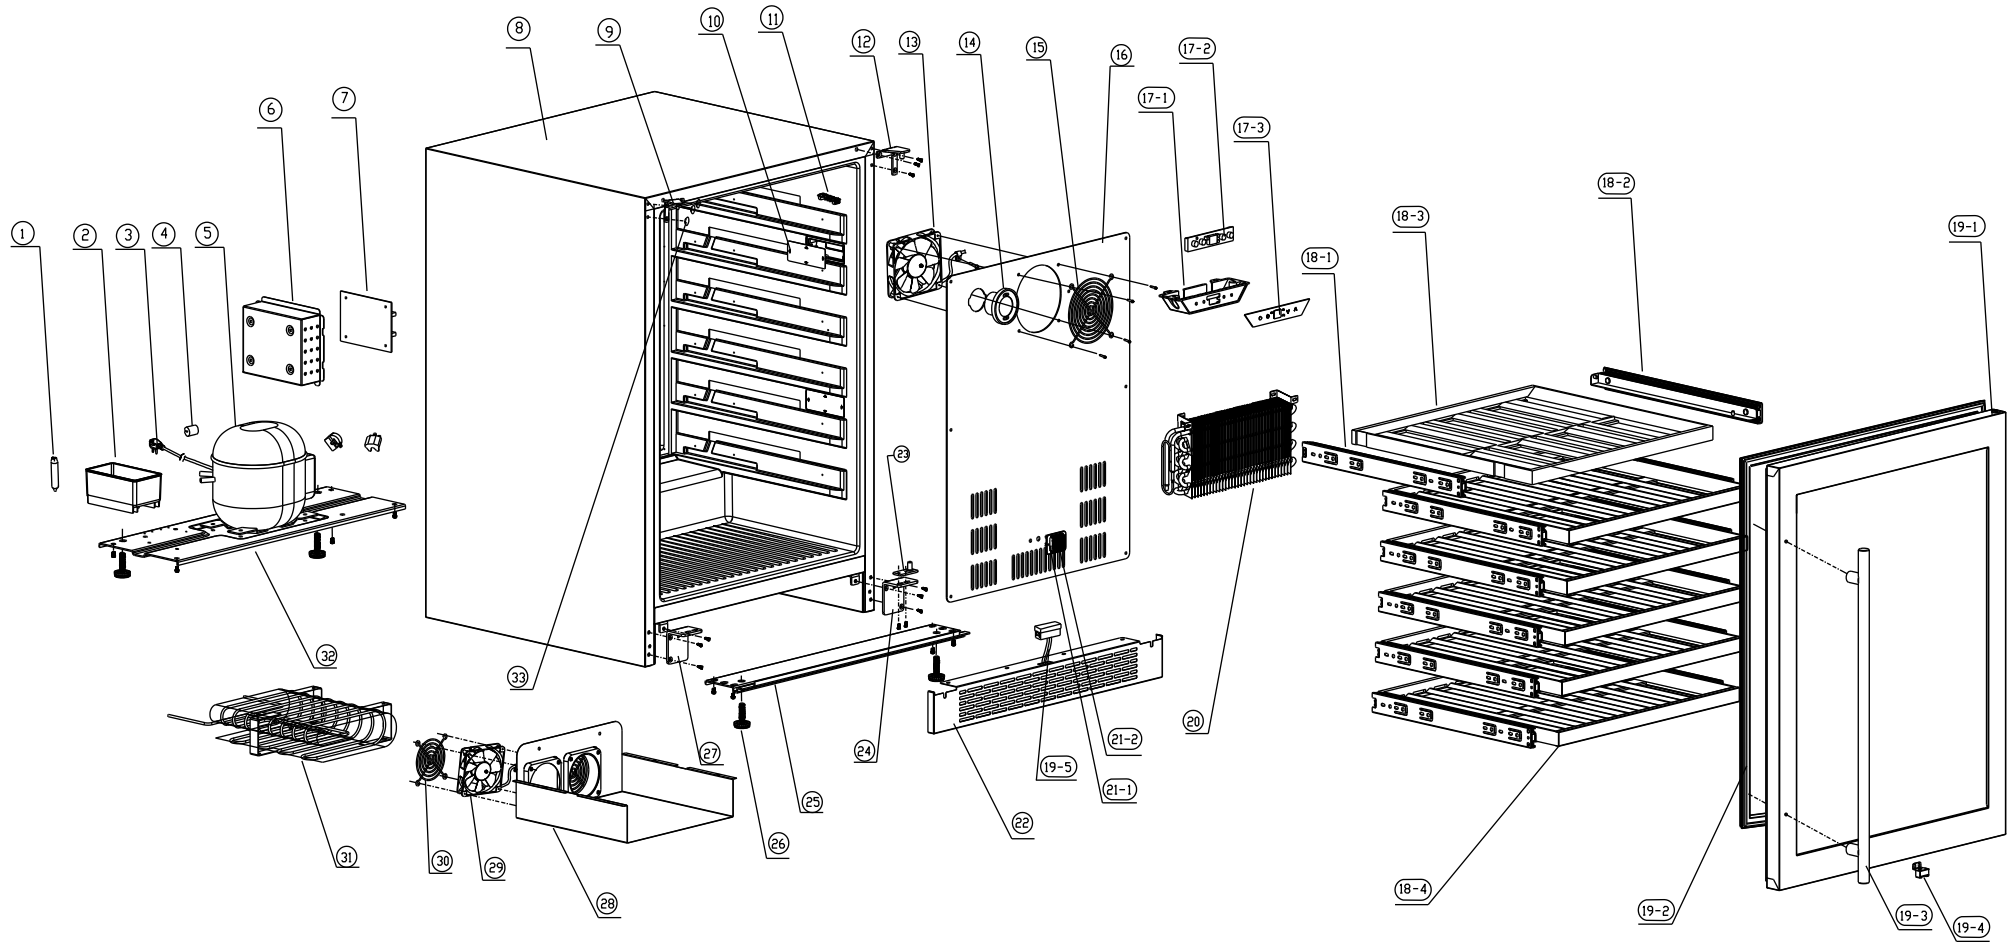

PRW24C01BG

Presrv™ Single Zone Wine Cooler

ZEPHYR

PRW24C01BG

Ref #	Part #	Description	Qty.
1	56030007	Dryer Filter	1
2	56130037	Drip Tray	1
3	11030135	Power Cord	1
4	56220042	Anti-Vibration Gasket	1
5-1	12160005	Compressor	1
5-2	11050016	Compressor Relay	1
5-3	11050017	Compressor Starter	1
6	56200102	Main PCB Box	1
7	11010106	Main Power Control Board	1
9	54180012	Upper Left Hinge (SN10)	1
9	54180040	Upper Left Hinge (SN11+)	1
10	52150013	LED Light Cover	5
11	12010010	Tri Color LED Light	5
12	54180013	Upper Right Hinge (SN10)	1
12	54180041	Upper Right Hinge (SN11+)	1
13	12130036	Fan	1
14	Z0F-C004	Carbon Filter	1
15	54210021	Fan Cover	1
16	50140167	Rear Internal Panel	1
17-1	56200103	Display Box	1
17-2	11010105	Display Control Board	1
17-3	52050018	Display Cover	1
18-1	50320051	Sliding Rail, Left	6
18-2	50320050	Sliding Rail, Right	6
18-3	50150017	Wooden Shelf w/Trim (7 Bottle)	1
18-4	50150018	Wooden Shelf w/Trim (8 Bottle)	5
19-1	50230008	Door (SN10)	1
19-1	50230016	Door (SN11+)	1

19-2	56220043	Door Gasket	1
19-3	50280006	Door Handle	1
19-4	54220010	Magnet	1
19-5	11040031	Magnet Switch	1
19-6	54140293	Door Stopper (SN11+)	1
20	54240009	Evaporator	1
21-1	54210022	Sensor Cover	1
21-2	11050018	Sensor	5
22	50260006	Kick Panel	1
23	54190055	Door Axis Plate (SN10)	1
23	54190067	Door Axis Plate (SN11+)	1
24	54180014	Lower Right Hinge (SN10)	1
24	54180048	Lower Right Hinge (SN11+)	1
25	54140272	Cabinet Bracket	1
26	50350006	Leveling Leg	4
27	54180015	Lower Left Hinge (SN10)	1
27	54180049	Lower Left Hinge (SN11+)	1
28	56210087	Condensor Cover	1
29	12130037	Fan	2
30	54210023	Fan Cover	2
31	54270003	Condensor	1
32	54140273	Compressor Bracket	1
33	56210088	Decorative Hole Cover	3
	01020047	Lower Hinge Screw, Hex Head, M5*10mm	2
	01020048	Lower Hinge Screw, Hex Head, M5*16mm	6