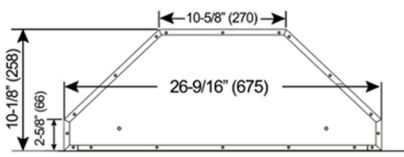

Model / Size	INX2830SQB-700-1 / 30"
Appearance	
Stainless Steel	✓
Seamless	✓
Performance	
CFM / Sone	175 to 550 / 2.0 to 7.0
QuietMode™	2.0 Sone / 61 dB
LED Lights	2 x Lights (3W)
Speed	3 Speed
Control	Mechanical Push Button
Blower Type	Single Horizontal Squirrel Cage
Exhaust	Top - 6" Round
Consumption / Ampere	240W / 2.0A
Filter	Baffle Filter Aluminum Mesh Filter
Optional Accessories	
Backsplash Panel	SSP30 (30" x 32") SSP36 (36" x 32")

Bottom View

Front View

Information subject to change without notice.
Measurement in inches (mm). Inches are converted

* Building code may vary.
www.koberangehoods.com VER. 190823