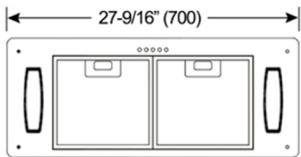

Model / Size	INX2830SQB-700-1 / 30"
Appearance	
Stainless Steel	✓
Seamless	✓
Performance	
CFM / Sone	175 to 550 / 2.0 to 7.0
QuietMode™	2.0 Sone / 61 dB
LED Lights	2 x Lights (3W)
Speed	3 Speed
Control	Mechanical Push Button
Blower Type	Single Horizontal Squirrel Cage
Exhaust	Top - 6" Round
Consumption / Ampere	240W / 2.0A
Filter	Baffle Filter Aluminum Mesh Filter
Optional Accessories	
Backsplash Panel	SSP30 (30" x 32") SSP36 (36" x 32")