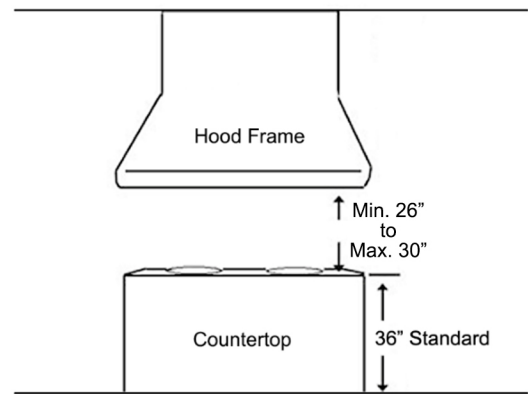

Model / Size	INX2830SQB-700-1 / 30"
Appearance	
Stainless Steel	✓
Seamless	✓
Performance	
CFM / Sone	175 to 550 / 2.0 to 7.0
QuietMode™	2.0 Sone / 61 dB
LED Lights	2 x Lights (3W)
Speed	3 Speed
Control	Mechanical Push Button
Blower Type	Single Horizontal Squirrel Cage
Exhaust	Top - 6" Round
Consumption / Ampere	240W / 2.0A
Filter	Baffle Filter Aluminum Mesh Filter
Optional Accessories	
Backsplash Panel	SSP30 (30" x 32") SSP36 (36" x 32")

Bottom View

Front View

Information subject to change without notice.
Measurement in inches (mm). Inches are converted

* Building code may vary.
www.koberangehoods.com VER. 190823