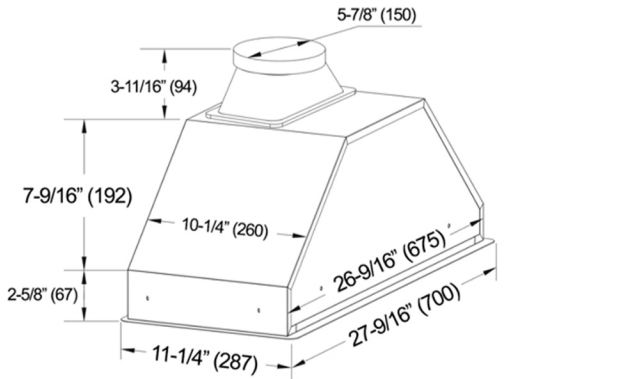

Model / Size	INX2830SQB-700-1 / 30"
Appearance	
Stainless Steel	✓
Seamless	✓
Performance	
CFM / Sone	175 to 550 / 2.0 to 7.0
QuietMode™	2.0 Sone / 61 dB
LED Lights	2 x Lights (3W)
Speed	3 Speed
Control	Mechanical Push Button
Blower Type	Single Horizontal Squirrel Cage
Exhaust	Top - 6" Round
Consumption / Ampere	240W / 2.0A
Filter	Baffle Filter Aluminum Mesh Filter
Optional Accessories	
Backsplash Panel	SSP30 (30" x 32") SSP36 (36" x 32")

Bottom View

Front View

Information subject to change without notice.
Measurement in inches (mm). Inches are converted

* Building code may vary.
www.koberangehoods.com VER. 190823