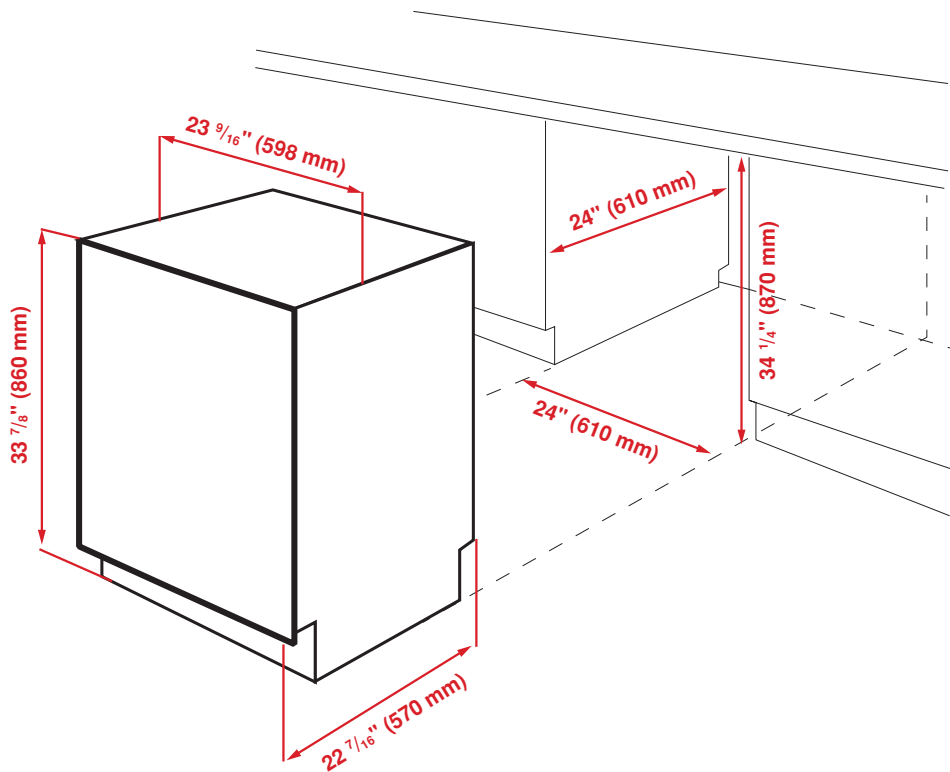

## 24" Tall Tub, Top Control Dishwasher

DWT81800SS

**Panel Ready Recommended Door Panel Size and Thickness:**

DIMENSIONS (DWT81800SS)	
H x W x D	33 7/8 x 23 9/16 x 22 7/16 in. (86.1 x 59.8 x 57 cm)
Product Weight	96.12 lb. (43.6 kg)
Packed H x W x D	35 x 25 3/8 x 26 in. (88.9 x 64.4 x 66.1 cm)
Packed Weight	102.73 lb. (46.6 kg)