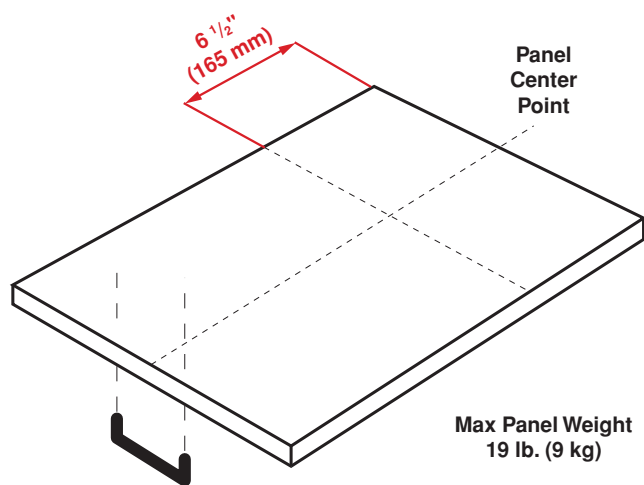

## 24" Tall Tub, Top Control Dishwasher

DWT81800SS

**Panel Ready Recommended Door Panel Size and Thickness:**

DIMENSIONS (DWT81800SS)	
H x W x D	33 7/8 x 23 9/16 x 22 7/16 in. (86.1 x 59.8 x 57 cm)
Product Weight	96.12 lb. (43.6 kg)
Packed H x W x D	35 x 25 3/8 x 26 in. (88.9 x 64.4 x 66.1 cm)
Packed Weight	102.73 lb. (46.6 kg)