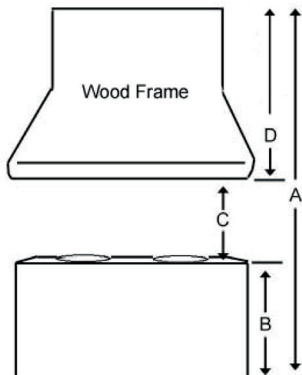

Model	IN2630SQB-700-1
Features	
Controls	Electronic push buttons with LED display
Lighting	2, 3W LED Lamps (Bulbs included)
Blower Type	750 CFM, 4-Speed
Blower Performance	Speed 1, 300 CFM, 1.0 sones Speed 2, 420 CFM, 2.0 Sones Speed 3, 490 CFM, 5.0 Sones Speed 4, 750 CFM, 6.0 Sones
Filter Type	Baffle filters (dishwasher-safe)
Ducting	Ducted
Duct Transition	6" Round (Top) 3 1/4" x 10" Rectangular (Top) 3 1/4" x 10" Rectangular (Rear) 6" Round (Rear)
Remote Control	Included
Exterior Appearance	
Stainless Steel grade	430 18-Gauge Satin Finish #4
Electrical Requirements	
Electrical requirements	120V / 60 Hz / 290W , 2.5 AMP Power Plug included
Dimensions	
Dimensions	30" (W) x 18 1/2" (D) x 12" (H)
Accessories (optional)	
36" Stainless Steel Inner Coating	INL36252B 34 7/16" (W) x 23" to 25 3/4" (D) x 3" (H)
Warranty	
1-year Warranty	Labour, in-home service
2-year Warranty	Parts, in-home service

Dimensions

Side View

Bottom View

Back View

Top View

Installation

A	Floor to ceiling Height	TBD
B	Floor to counter Top Height (standard)	36"
C	Recommended Height between cooking surface and bottom of the hood	27" min. - 30" max
D	Wood frame	TBD

Duct transition

6" Round (Top and Rear)

3 1/4" X 10" (Top and Rear)

The information contained herein is based on sources that we believe to be reliable, but is not guaranteed by us, may be incomplete or may change without notice

Cutout dimensions

**Ajustable Stainless Steel Liner (Sold Separately)
Model No. INL36252B**

The information contained herein is based on sources that we believe to be reliable, but is not guaranteed by us, may be incomplete or may change without notice