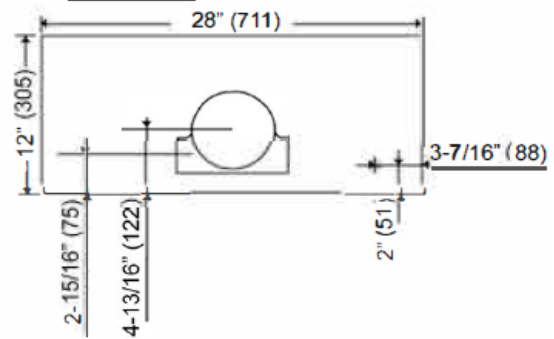

Model	IN2630SQB-700-1
Features	
Controls	Electronic push buttons with LED display
Lighting	2, 3W LED Lamps (Bulbs included)
Blower Type	750 CFM, 4-Speed
Blower Performance	Speed 1, 300 CFM, 1.0 sones Speed 2, 420 CFM, 2.0 Sones Speed 3, 490 CFM, 5.0 Sones Speed 4, 750 CFM, 6.0 Sones
Filter Type	Baffle filters (dishwasher-safe)
Ducting	Ducted
Duct Transition	6" Round (Top) 3 1/4" x 10" Rectangular (Top) 3 1/4" x 10" Rectangular (Rear) 6" Round (Rear)
Remote Control	Included
Exterior Appearance	
Stainless Steel grade	430 18-Gauge Satin Finish #4
Electrical Requirements	
Electrical requirements	120V / 60 Hz / 290W , 2.5 AMP Power Plug included
Dimensions	
Dimensions	30" (W) x 18 1/2" (D) x 12" (H)
Accessories (optional)	
36" Stainless Steel Inner Coating	INL36252B 34 7/16" (W) x 23" to 25 3/4" (D) x 3" (H)
Warranty	
1-year Warranty	Labour, in-home service
2-year Warranty	Parts, in-home service

Dimensions

Side View

Bottom View

Back View

Top View

Installation

A	Floor to ceiling Height	TBD
B	Floor to counter Top Height (standard)	36"
C	Recommended Height between cooking surface and bottom of the hood	27" min. - 30" max
D	Wood frame	TBD

Duct transition

6" Round (Top and Rear)

3 1/4" X 10" (Top and Rear)

The information contained herein is based on sources that we believe to be reliable, but is not guaranteed by us, may be incomplete or may change without notice

Cutout dimensions

**Ajustable Stainless Steel Liner (Sold Separately)
Model No. INL36252B**

The information contained herein is based on sources that we believe to be reliable, but is not guaranteed by us, may be incomplete or may change without notice