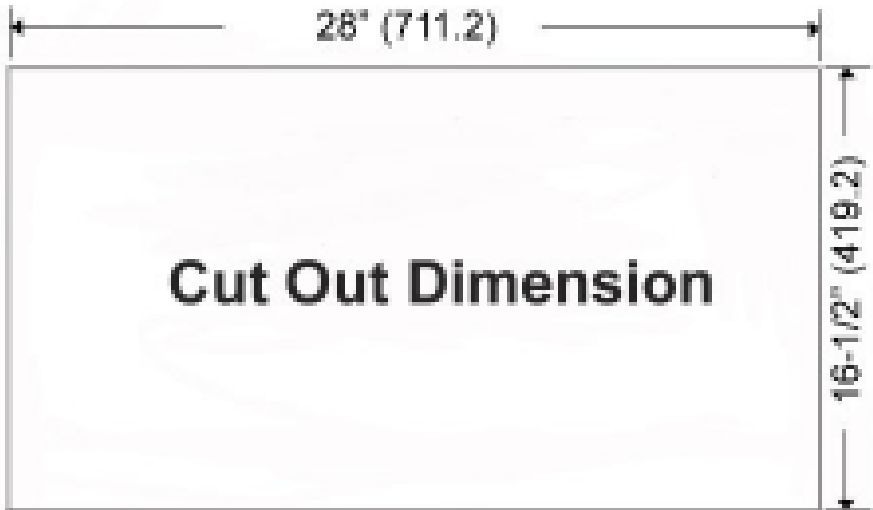

Cutout dimensions

**Ajustable Stainless Steel Liner (Sold Separately)
Model No. INL36252B**