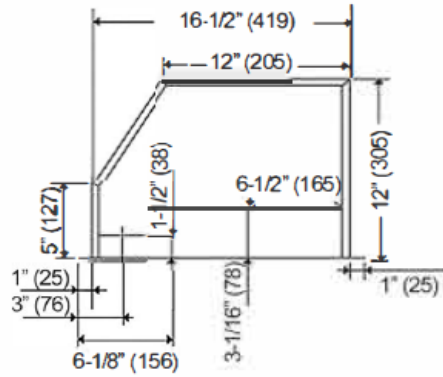

Model	IN2630SQB-700-1
Features	
Controls	Electronic push buttons with LED display
Lighting	2, 3W LED Lamps (Bulbs included)
Blower Type	750 CFM, 4-Speed
Blower Performance	Speed 1, 300 CFM, 1.0 sones Speed 2, 420 CFM, 2.0 Sones Speed 3, 490 CFM, 5.0 Sones Speed 4, 750 CFM, 6.0 Sones
Filter Type	Baffle filters (dishwasher-safe)
Ducting	Ducted
Duct Transition	6" Round (Top) 3 1/4" x 10" Rectangular (Top) 3 1/4" x 10" Rectangular (Rear) 6" Round (Rear)
Remote Control	Included
Exterior Appearance	
Stainless Steel grade	430 18-Gauge Satin Finish #4
Electrical Requirements	
Electrical requirements	120V / 60 Hz / 290W , 2.5 AMP Power Plug included
Dimensions	
Dimensions	30" (W) x 18 1/2" (D) x 12" (H)
Accessories (optional)	
36" Stainless Steel Inner Coating	INL36252B 34 7/16" (W) x 23" to 25 3/4" (D) x 3" (H)
Warranty	
1-year Warranty	Labour, in-home service
2-year Warranty	Parts, in-home service

Dimensions

Side View

Bottom View

Back View

Top View

Installation

A	Floor to ceiling Height	TBD
B	Floor to counter Top Height (standard)	36"
C	Recommended Height between cooking surface and bottom of the hood	27" min. - 30" max
D	Wood frame	TBD

Duct transition

6" Round (Top and Rear)

3 1/4" X 10" (Top and Rear)

The information contained herein is based on sources that we believe to be reliable, but is not guaranteed by us, may be incomplete or may change without notice

Cutout dimensions

**Ajustable Stainless Steel Liner (Sold Separately)
Model No. INL36252B**

The information contained herein is based on sources that we believe to be reliable, but is not guaranteed by us, may be incomplete or may change without notice