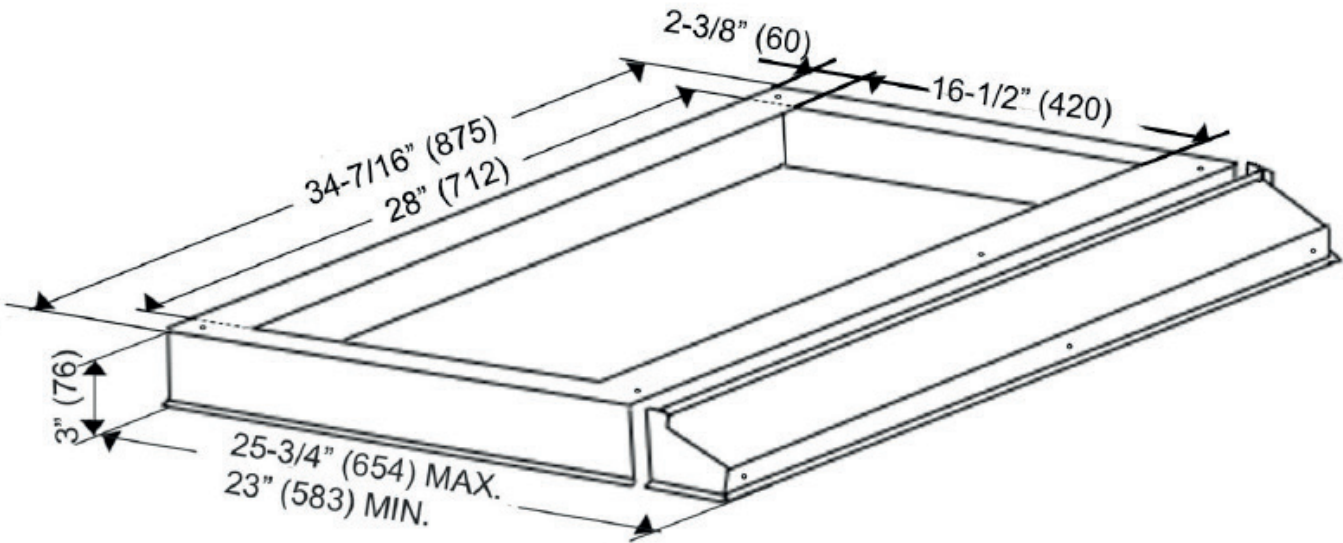

Dimensions

Side View

Bottom View

Back View

Top View

Installation

A	Floor to ceiling Height	TBD
B	Floor to counter Top Height (standard)	36"
C	Recommended Height between cooking surface and bottom of the hood	27" min. - 30" max
D	Wood frame	TBD

Duct transition

6" Round (Top and Rear)

3 1/4" X 10" (Top and Rear)

The information contained herein is based on sources that we believe to be reliable, but is not guaranteed by us, may be incomplete or may change without notice

Cutout dimensions

**Ajustable Stainless Steel Liner (Sold Separately)
Model No. INL36252B**

The information contained herein is based on sources that we believe to be reliable, but is not guaranteed by us, may be incomplete or may change without notice