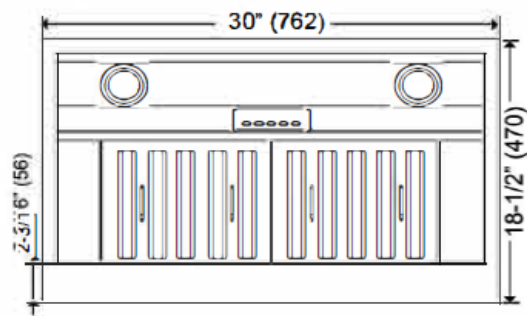

Model	IN2630SQB-700-1
Features	
Controls	Electronic push buttons with LED display
Lighting	2, 3W LED Lamps (Bulbs included)
Blower Type	750 CFM, 4-Speed
Blower Performance	Speed 1, 300 CFM, 1.0 sones Speed 2, 420 CFM, 2.0 Sones Speed 3, 490 CFM, 5.0 Sones Speed 4, 750 CFM, 6.0 Sones
Filter Type	Baffle filters (dishwasher-safe)
Ducting	Ducted
Duct Transition	6" Round (Top) 3 1/4" x 10" Rectangular (Top) 3 1/4" x 10" Rectangular (Rear) 6" Round (Rear)
Remote Control	Included
Exterior Appearance	
Stainless Steel grade	430 18-Gauge Satin Finish #4
Electrical Requirements	
Electrical requirements	120V / 60 Hz / 290W , 2.5 AMP Power Plug included
Dimensions	
Dimensions	30" (W) x 18 1/2" (D) x 12" (H)
Accessories (optional)	
36" Stainless Steel Inner Coating	INL36252B 34 7/16" (W) x 23" to 25 3/4" (D) x 3" (H)
Warranty	
1-year Warranty	Labour, in-home service
2-year Warranty	Parts, in-home service

Dimensions

Side View

Bottom View

Back View

Top View

Installation

A	Floor to ceiling Height	TBD
B	Floor to counter Top Height (standard)	36"
C	Recommended Height between cooking surface and bottom of the hood	27" min. - 30" max
D	Wood frame	TBD

Duct transition

6" Round (Top and Rear)

3 1/4" X 10" (Top and Rear)

The information contained herein is based on sources that we believe to be reliable, but is not guaranteed by us, may be incomplete or may change without notice

Cutout dimensions

**Ajustable Stainless Steel Liner (Sold Separately)
Model No. INL36252B**

The information contained herein is based on sources that we believe to be reliable, but is not guaranteed by us, may be incomplete or may change without notice