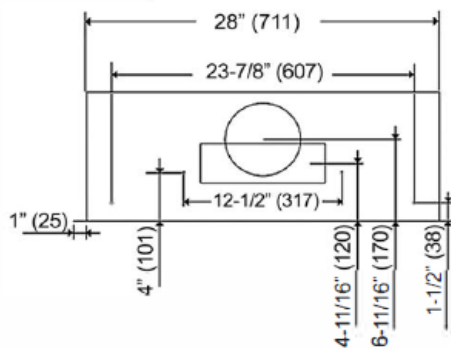

Model	IN2630SQB-700-1
Features	
Controls	Electronic push buttons with LED display
Lighting	2, 3W LED Lamps (Bulbs included)
Blower Type	750 CFM, 4-Speed
Blower Performance	Speed 1, 300 CFM, 1.0 sones Speed 2, 420 CFM, 2.0 Sones Speed 3, 490 CFM, 5.0 Sones Speed 4, 750 CFM, 6.0 Sones
Filter Type	Baffle filters (dishwasher-safe)
Ducting	Ducted
Duct Transition	6" Round (Top) 3 1/4" x 10" Rectangular (Top) 3 1/4" x 10" Rectangular (Rear) 6" Round (Rear)
Remote Control	Included
Exterior Appearance	
Stainless Steel grade	430 18-Gauge Satin Finish #4
Electrical Requirements	
Electrical requirements	120V / 60 Hz / 290W , 2.5 AMP Power Plug included
Dimensions	
Dimensions	30" (W) x 18 1/2" (D) x 12" (H)
Accessories (optional)	
36" Stainless Steel Inner Coating	INL36252B 34 7/16" (W) x 23" to 25 3/4" (D) x 3" (H)
Warranty	
1-year Warranty	Labour, in-home service
2-year Warranty	Parts, in-home service

Dimensions

Side View

Bottom View

Back View

Top View

Installation

A	Floor to ceiling Height	TBD
B	Floor to counter Top Height (standard)	36"
C	Recommended Height between cooking surface and bottom of the hood	27" min. - 30" max
D	Wood frame	TBD

Duct transition

6" Round (Top and Rear)

3 1/4" X 10" (Top and Rear)

The information contained herein is based on sources that we believe to be reliable, but is not guaranteed by us, may be incomplete or may change without notice

Cutout dimensions

**Ajustable Stainless Steel Liner (Sold Separately)
Model No. INL36252B**

The information contained herein is based on sources that we believe to be reliable, but is not guaranteed by us, may be incomplete or may change without notice