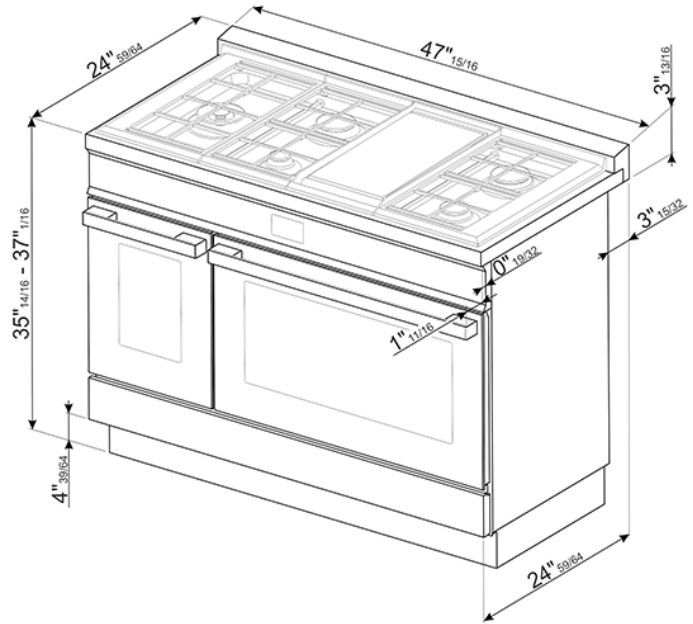

CPF48UGMOR

Portofino Pro-Style Dual Fuel Range,  
Orange, 48" x 25"  
EAN13: 8017709266738

- **PORTOFINO STYLE** • Stainless steel control knobs • **Thermoseal cavity, energy efficiency best-in-class** • **Soft close oven door** • Full-width continuous grates • Storage compartment with inner drawer • **MULTIFUNCTION ELECTRIC OVEN:** • 10 cooking modes including Pizza Function • Vapor-clean function • Programmable timer with touch display • Adjustable thermostat 120° - 500°F • Air-cooled triple-glazed removable door • Removable inner glass for easy cleaning • **True European triple convection** • Oven capacity: 4.5 cu. ft. • **Ever Clean enameled interior cavity** • 5 shelf positions • 2 x halogen oven lights • Bake element 1.7kW • Broil element 2.9kW • Convection element 1.5kW/element • **MULTIFUNCTION ELECTRIC OVEN – SECONDARY OVEN** • 4 cooking modes • **True European convection** • Adjustable thermostat 120° - 440°F • "Ever-Clean" enamelled oven interior • Air-cooled triple-glazed removable door • Removable inner glass for easy cleaning • Oven capacity: 1.45 Cu.Ft • 5 shelf positions • 2 x halogen oven lights • Bake element 750W • Broil element 2,05kW • Convection element 1.5kW • **GAS RANGETOP:** • 5 gas burners with Electric Griddle • Center-rear 1200 BTU • Center-front 4500 BTU • Right-rear 12000 BTU • Right-front 8000 BTU • **Left double-inset super burner 20000 BTU** • Heavy-duty cast iron grates • Automatic electric ignition • LP gas conversion kit included • **SAFETY:** • Gas safety valves • Air-cooled door to prevent overheating • Connected nominal power: 240/120V • Voltage rating: @ 240/120V 60Hz • **ACCESSORIES INCLUDED:** • 1 wok ring • 1 rotisserie kit (main oven) • 2 deep oven tray (1pc/oven) • 2 total-extraction telescopic guide (1pc/oven) • 2 chrome shelves

## Functions

Main Oven

Secondary Oven

## Options

• GT1T-2 - 1-Level Telescopic Shelf - Total Extraction • PPR9 - Pizza Stone • BGTR4110 - Grill Plate