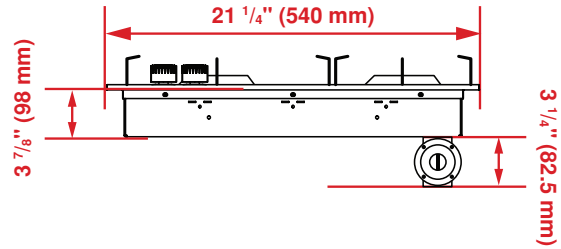

IN HARMONY WITH NATURE,
YOUR LIFE, AND YOU.

Blomberg
seit 1883

30" Gas Cooktop

CTG30400SS

FEATURES

- Four Gas Burners
- Sealed Burner
- Reignition Controlled Burners
- Gas Safety Device
- Cast Iron Pan Supports
- Integrated Ignition
- Front Knob Control without Illumination
- Griddle (Optional Accessory)

GENERAL	
Size	30"
Finish	Stainless Steel
Heating Technology	Gas
Stainless Steel Frame	Yes
Control Type	Front Knob Control
GAS BURNER FEATURES	
Sealed Burner	Yes
Reignition Controlled Burners	Yes
Gas Safety Device	Yes
Cast Iron Continuous Grates	Yes
STANDARD POWER	
Front Left	5,000 BTU
Front Right	10,000 BTU
Rear Left	12,000 BTU
Rear Right	5,000 BTU
DIMENSIONS	
Required Cutout Dimension (W x D)	28 ³ / ₈ x 19 ⁵ / ₁₆ in.
Overall Height	3 ⁷ / ₈ in.
Overall Width	29 ⁷ / ₈ in.
Overall Depth	21 ¹ / ₄ in.
Weight	31.96 lbs. (14.5 kg)
POWER / RATINGS	
kW / Amps Rating at 240 V, 60 Hz	110–120 V, 60 Hz
Supply Cord	Yes

Top

Side – Side View

Front – Side View

Countertop Cutout

NOTE TO THE INSTALLER: All height, width, and depth dimensions are shown in inches (as well as metric). Beko U.S., Inc. reserves the absolute and unrestricted right to change product materials and specifications, at any time, without notice. Please visit our website at www.BlomborgAppliances.com or call 888.352.2356 to verify the latest specifications with final dimensional data and other details prior to installation and making a cutout. Applicable product limited warranty information may be found in accompanying product materials, or you may contact your account manager for further details. Proper installation is the responsibility of the installer. Product failure due to improper installation is not covered under the Limited Warranty.