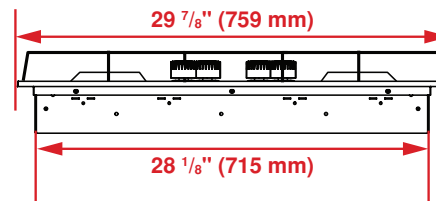

GENERAL	
Size	30"
Finish	Stainless Steel
Heating Technology	Gas
Stainless Steel Frame	Yes
Control Type	Front Knob Control
GAS BURNER FEATURES	
Sealed Burner	Yes
Reignition Controlled Burners	Yes
Gas Safety Device	Yes
Cast Iron Continuous Grates	Yes
STANDARD POWER	
Front Left	5,000 BTU
Front Right	10,000 BTU
Rear Left	12,000 BTU
Rear Right	5,000 BTU
DIMENSIONS	
Required Cutout Dimension (W x D)	28 ³ / ₈ x 19 ⁵ / ₁₆ in.
Overall Height	3 ⁷ / ₈ in.
Overall Width	29 ⁷ / ₈ in.
Overall Depth	21 ¹ / ₄ in.
Weight	31.96 lbs. (14.5 kg)
POWER / RATINGS	
kW / Amps Rating at 240 V, 60 Hz	110–120 V, 60 Hz
Supply Cord	Yes

Top

Side – Side View

Front – Side View

Countertop Cutout

NOTE TO THE INSTALLER: All height, width, and depth dimensions are shown in inches (as well as metric). Beko U.S., Inc. reserves the absolute and unrestricted right to change product materials and specifications, at any time, without notice. Please visit our website at www.BlomborgAppliances.com or call 888.352.2356 to verify the latest specifications with final dimensional data and other details prior to installation and making a cutout. Applicable product limited warranty information may be found in accompanying product materials, or you may contact your account manager for further details. Proper installation is the responsibility of the installer. Product failure due to improper installation is not covered under the Limited Warranty.