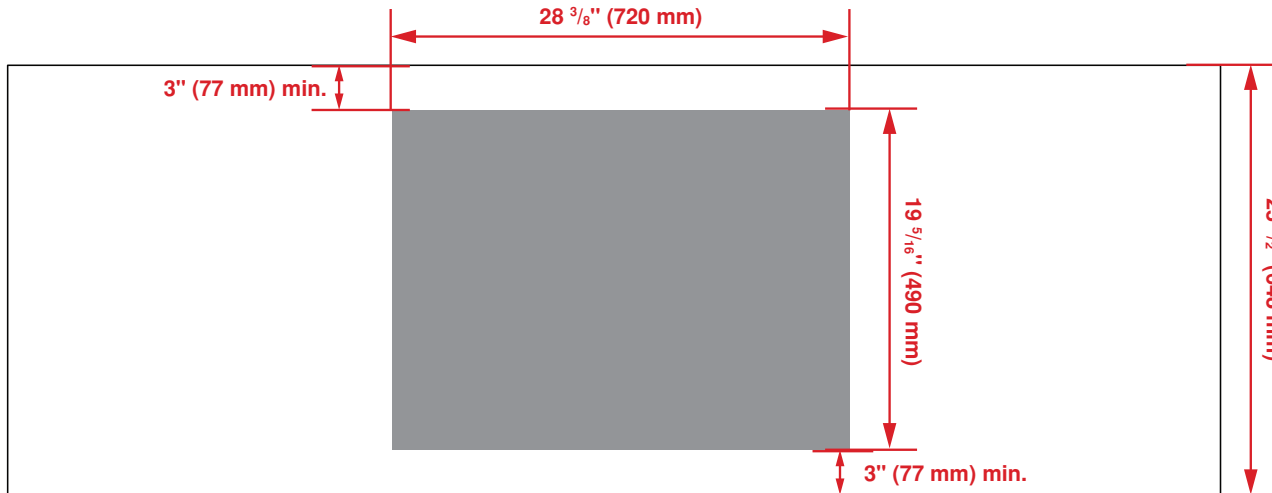

GENERAL	
Size	30"
Finish	Stainless Steel
Heating Technology	Gas
Stainless Steel Frame	Yes
Control Type	Front Knob Control
GAS BURNER FEATURES	
Sealed Burner	Yes
Reignition Controlled Burners	Yes
Gas Safety Device	Yes
Cast Iron Continuous Grates	Yes
STANDARD POWER	
Front Left	5,000 BTU
Front Right	10,000 BTU
Rear Left	12,000 BTU
Rear Right	5,000 BTU
DIMENSIONS	
Required Cutout Dimension (W x D)	28 ³ / ₈ x 19 ⁵ / ₁₆ in.
Overall Height	3 ⁷ / ₈ in.
Overall Width	29 ⁷ / ₈ in.
Overall Depth	21 ¹ / ₄ in.
Weight	31.96 lbs. (14.5 kg)
POWER / RATINGS	
kW / Amps Rating at 240 V, 60 Hz	110–120 V, 60 Hz
Supply Cord	Yes

Top

Side – Side View

Front – Side View

Countertop Cutout

NOTE TO THE INSTALLER: All height, width, and depth dimensions are shown in inches (as well as metric). Beko U.S., Inc. reserves the absolute and unrestricted right to change product materials and specifications, at any time, without notice. Please visit our website at www.BlomborgAppliances.com or call 888.352.2356 to verify the latest specifications with final dimensional data and other details prior to installation and making a cutout. Applicable product limited warranty information may be found in accompanying product materials, or you may contact your account manager for further details. Proper installation is the responsibility of the installer. Product failure due to improper installation is not covered under the Limited Warranty.