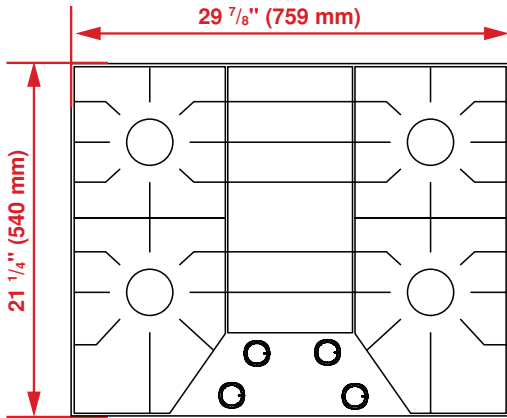

IN HARMONY WITH NATURE,
YOUR LIFE, AND YOU.

Blomberg
seit 1883

30" Gas Cooktop

CTG30400SS

FEATURES

- Four Gas Burners
- Sealed Burner
- Reignition Controlled Burners
- Gas Safety Device
- Cast Iron Pan Supports
- Integrated Ignition
- Front Knob Control without Illumination
- Griddle (Optional Accessory)

GENERAL	
Size	30"
Finish	Stainless Steel
Heating Technology	Gas
Stainless Steel Frame	Yes
Control Type	Front Knob Control
GAS BURNER FEATURES	
Sealed Burner	Yes
Reignition Controlled Burners	Yes
Gas Safety Device	Yes
Cast Iron Continuous Grates	Yes
STANDARD POWER	
Front Left	5,000 BTU
Front Right	10,000 BTU
Rear Left	12,000 BTU
Rear Right	5,000 BTU
DIMENSIONS	
Required Cutout Dimension (W x D)	28 ³ / ₈ x 19 ⁵ / ₁₆ in.
Overall Height	3 ⁷ / ₈ in.
Overall Width	29 ⁷ / ₈ in.
Overall Depth	21 ¹ / ₄ in.
Weight	31.96 lbs. (14.5 kg)
POWER / RATINGS	
kW / Amps Rating at 240 V, 60 Hz	110–120 V, 60 Hz
Supply Cord	Yes

Top

Side – Side View

Front – Side View

Countertop Cutout

NOTE TO THE INSTALLER: All height, width, and depth dimensions are shown in inches (as well as metric). Beko U.S., Inc. reserves the absolute and unrestricted right to change product materials and specifications, at any time, without notice. Please visit our website at www.BlomborgAppliances.com or call 888.352.2356 to verify the latest specifications with final dimensional data and other details prior to installation and making a cutout. Applicable product limited warranty information may be found in accompanying product materials, or you may contact your account manager for further details. Proper installation is the responsibility of the installer. Product failure due to improper installation is not covered under the Limited Warranty.