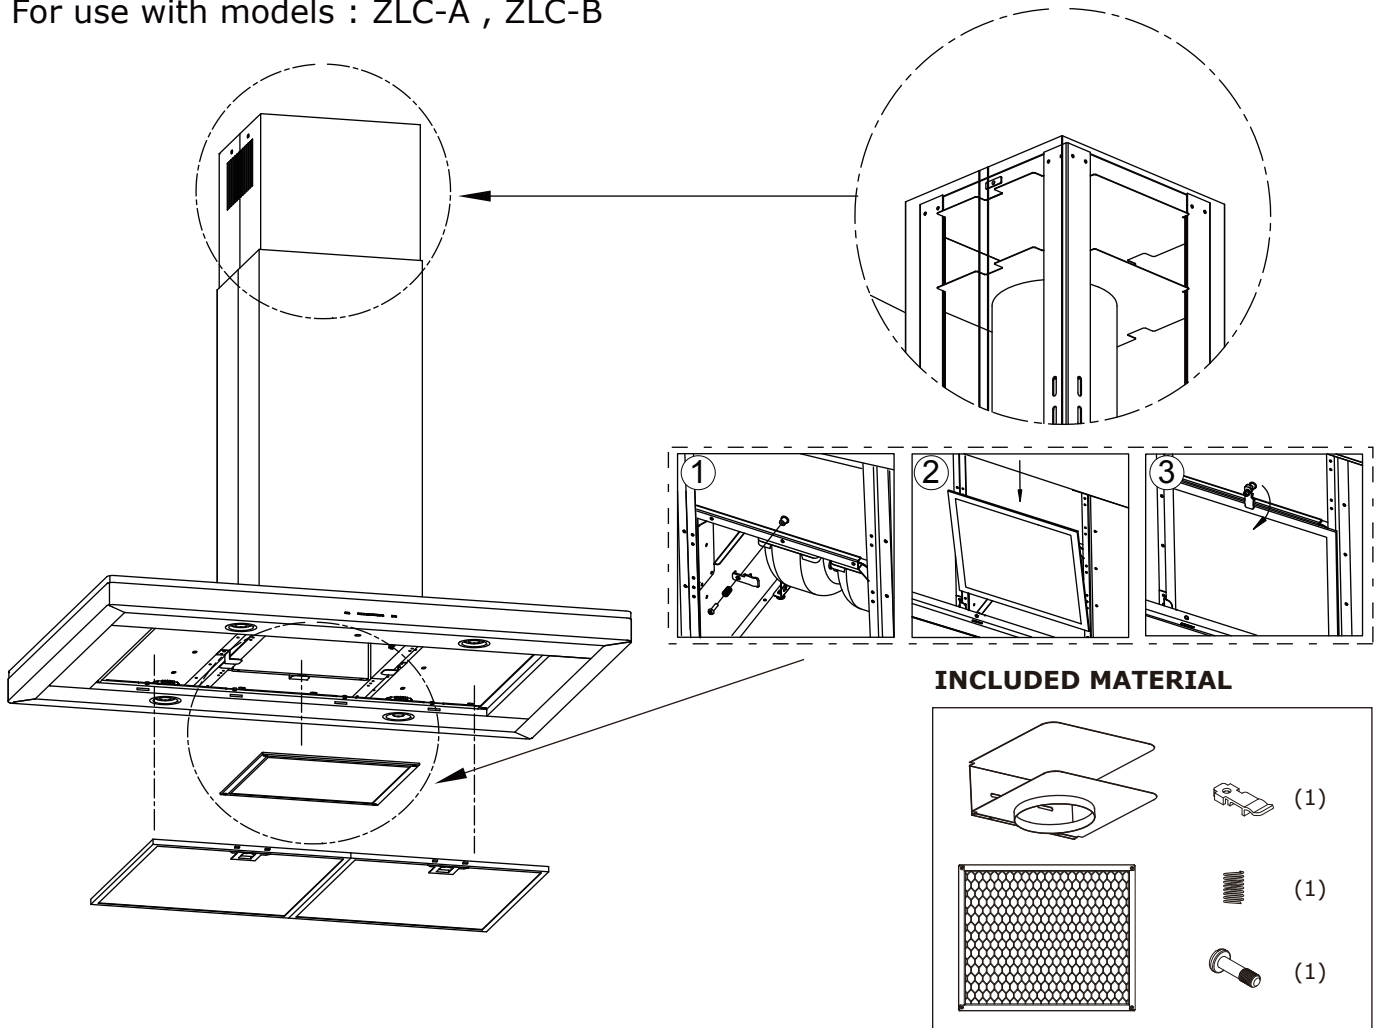

ZRC-00LC

For use with models : ZLC-A , ZLC-B

Follow instructions in hood manual to enable the "replace charcoal filter" indicator on the hood controls.