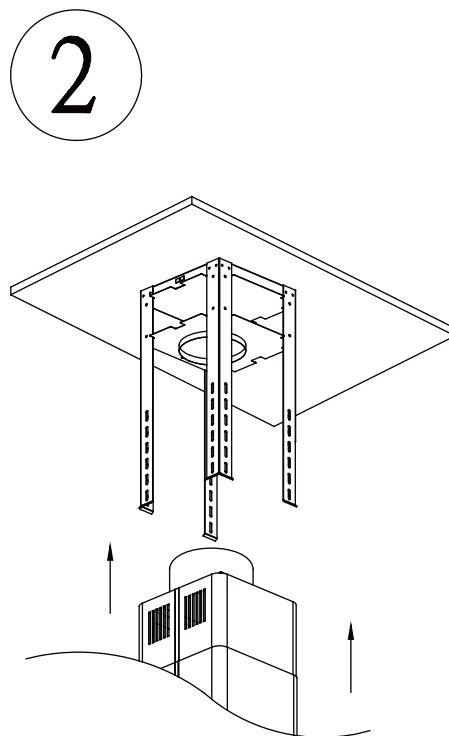

ZRC-00LC

For use with models : ZLC-A , ZLC-B

Follow instructions in hood manual to enable the "replace charcoal filter" indicator on the hood controls.