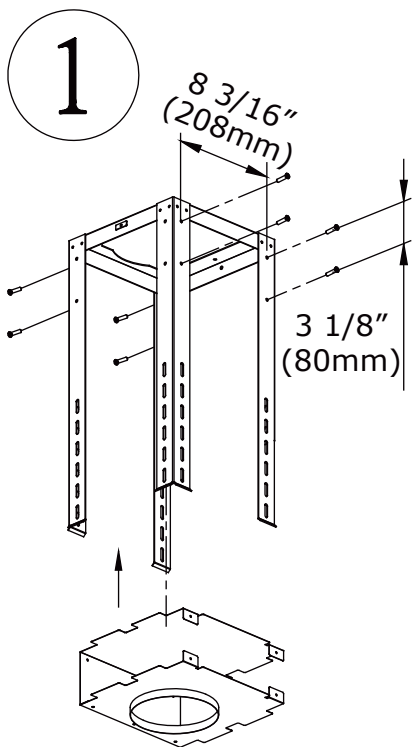

ZRC-00LC

For use with models : ZLC-A , ZLC-B

Follow instructions in hood manual to enable the "replace charcoal filter" indicator on the hood controls.