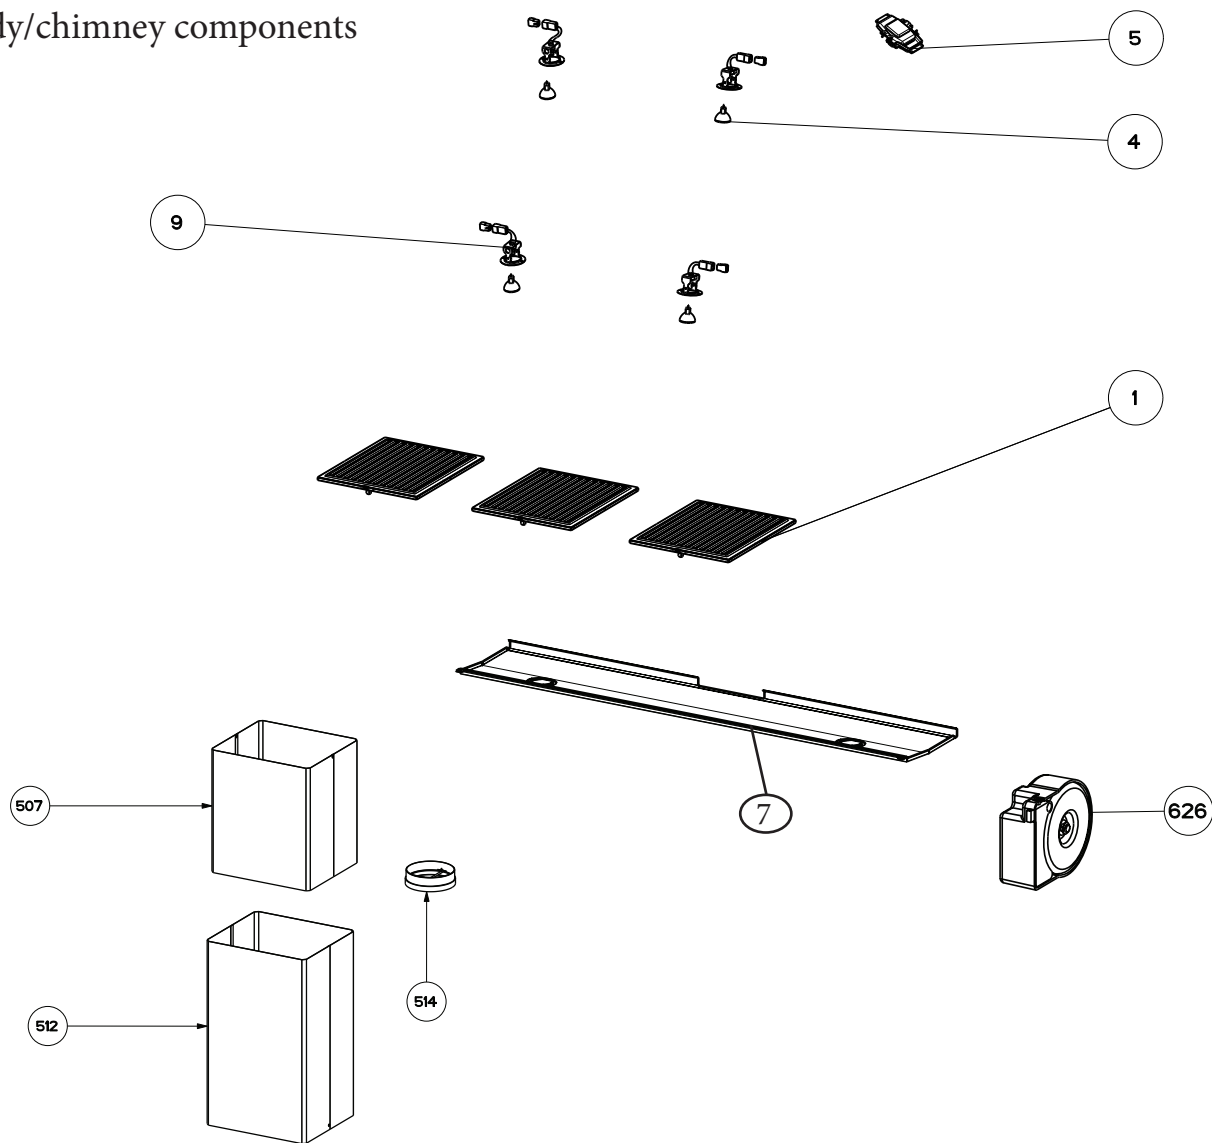

DIAMANTE ISOLA LED CONTROL

body/chimney components

	Model Number	DIAMIS36SS	
Key	Description	36 X 28 Stainless	Qty Req.
1	Grease Filter	133.0018.482	3
4	Halogen Lamp	133.0046.418	4
5	wiring box	133.0016.977	1
7	Lamp Holder Frame	133.0018.358	1
9	Lamp holder Kit	133.0052.517	4
507	Upper chimney	133.0059.727	1
512	Lower chimney	133.0180.418	1
514	Damper	133.0055.994	1
626	Transformer kit	133.0052.578	1

DIAMANTE ISOLA LED CONTROL

motor and switch components

Key	Model Number	Description	Qty Req.
101	133.0179.011	Control Button Kit	1
190	133.0179.013	Switchboard Kit	1
303	133.0060.648	Capacitor	1
399	133.0174.148	Motor Kit	1

DIAMANTE ISOLA

installation hardware

Key	Description	36 X 28 Stainless	Qty Req.
	Model Number	DIAMIS36SS	
	Mounting Kit Island	133.0084.479	1
A	4 Bolts to Attach Canopy to Chimney		1
B	Wood Shelf Nut		1
C	Wood Shelf Washer		1
D	Wood Shelf Bolt		1
E	Wood Screw		1
F	Connector Box w/screws		1
G	Chimney Screws		1