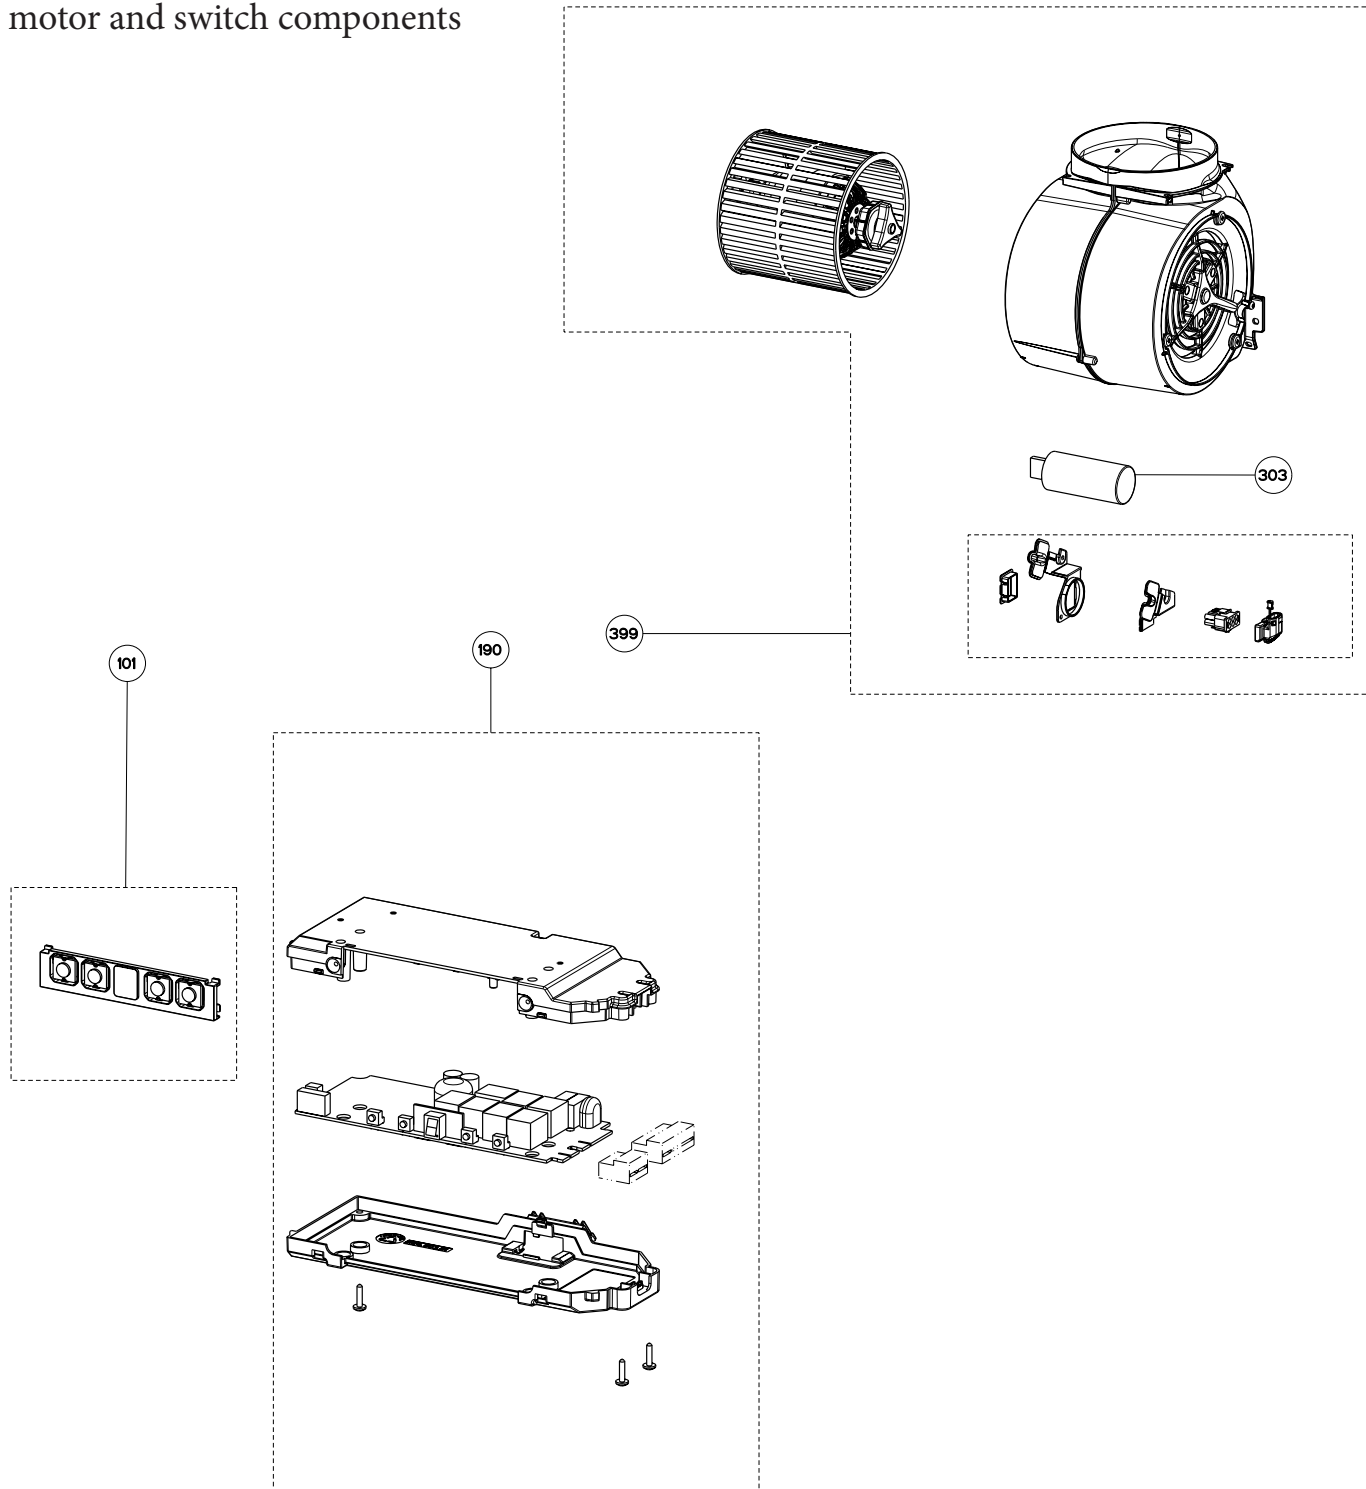

DIAMANTE ISOLA LED CONTROL

body/chimney components

	Model Number	DIAMIS36SS	
Key	Description	36 X 28 Stainless	Qty Req.
1	Grease Filter	133.0018.482	3
4	Halogen Lamp	133.0046.418	4
5	wiring box	133.0016.977	1
7	Lamp Holder Frame	133.0018.358	1
9	Lamp holder Kit	133.0052.517	4
507	Upper chimney	133.0059.727	1
512	Lower chimney	133.0180.418	1
514	Damper	133.0055.994	1
626	Transformer kit	133.0052.578	1

DIAMANTE ISOLA LED CONTROL

motor and switch components

Key	Model Number	Description	Qty Req.
101	133.0179.011	Control Button Kit	1
190	133.0179.013	Switchboard Kit	1
303	133.0060.648	Capacitor	1
399	133.0174.148	Motor Kit	1

DIAMANTE ISOLA

installation hardware

Key	Description	36 X 28 Stainless	Qty Req.
	Model Number	DIAMIS36SS	
	Mounting Kit Island	133.0084.479	1
A	4 Bolts to Attach Canopy to Chimney		1
B	Wood Shelf Nut		1
C	Wood Shelf Washer		1
D	Wood Shelf Bolt		1
E	Wood Screw		1
F	Connector Box w/screws		1
G	Chimney Screws		1