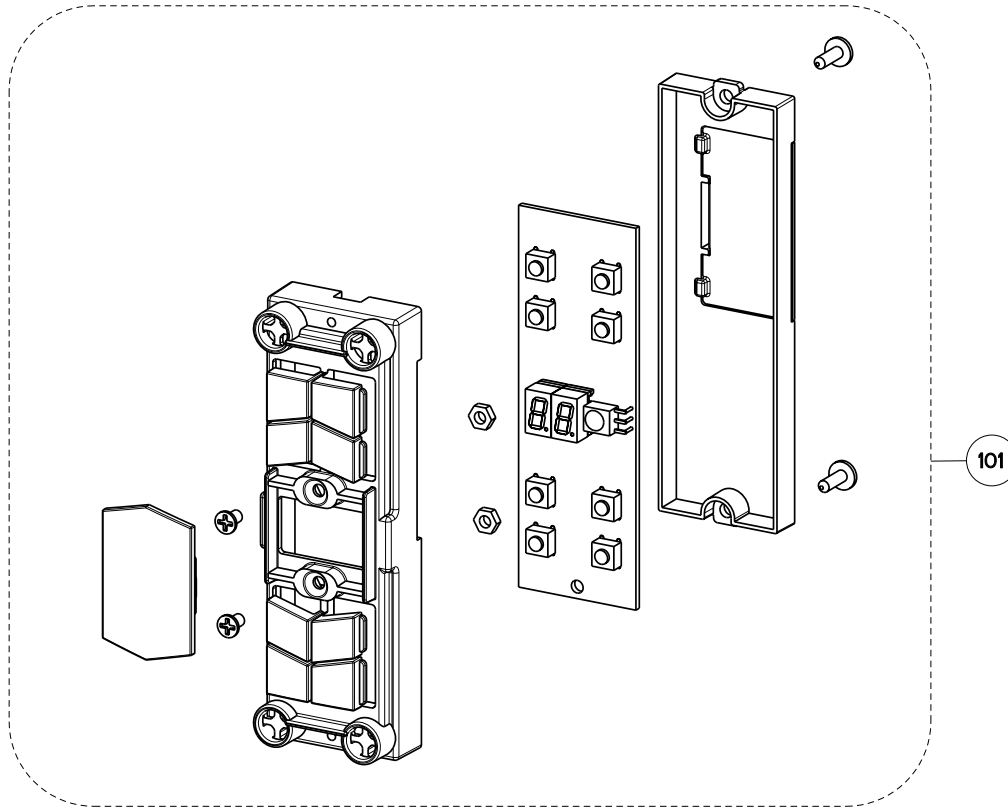

CYLINDRA

body components

	Model Number	CYLN15SS / 110.0166.587	
Key	Description		Qty Req.
4	Hinge Pin Kit (2)	133.0017.004	1
5	Perimetric Panel	133.0021.010	1
7	Perimetric Hinge	133.0017.597	1
8	Halogen Bulb	133.0017.669	2
12	Damper	133.0055.994	1
14	Lamp holder	133.0069.893	2
27	Control Board	133.0052.878	1
37	Transformer Kit	133.0052.516	1
45	Grease Filter	133.0017.598	1

CYLINDRA

control components

Key	Description	Model Number	Qty Req.
101	Control Kit	CYLN15SS / 110.0166.589 133.0059.120	1

CYLINDRA

motor components

Key	Description	Model Number	Qty Req.
303	Capacitor	CYLN15SS / 110.0166.589 133.0056.183	1
399	motor group	133.0056.182	1