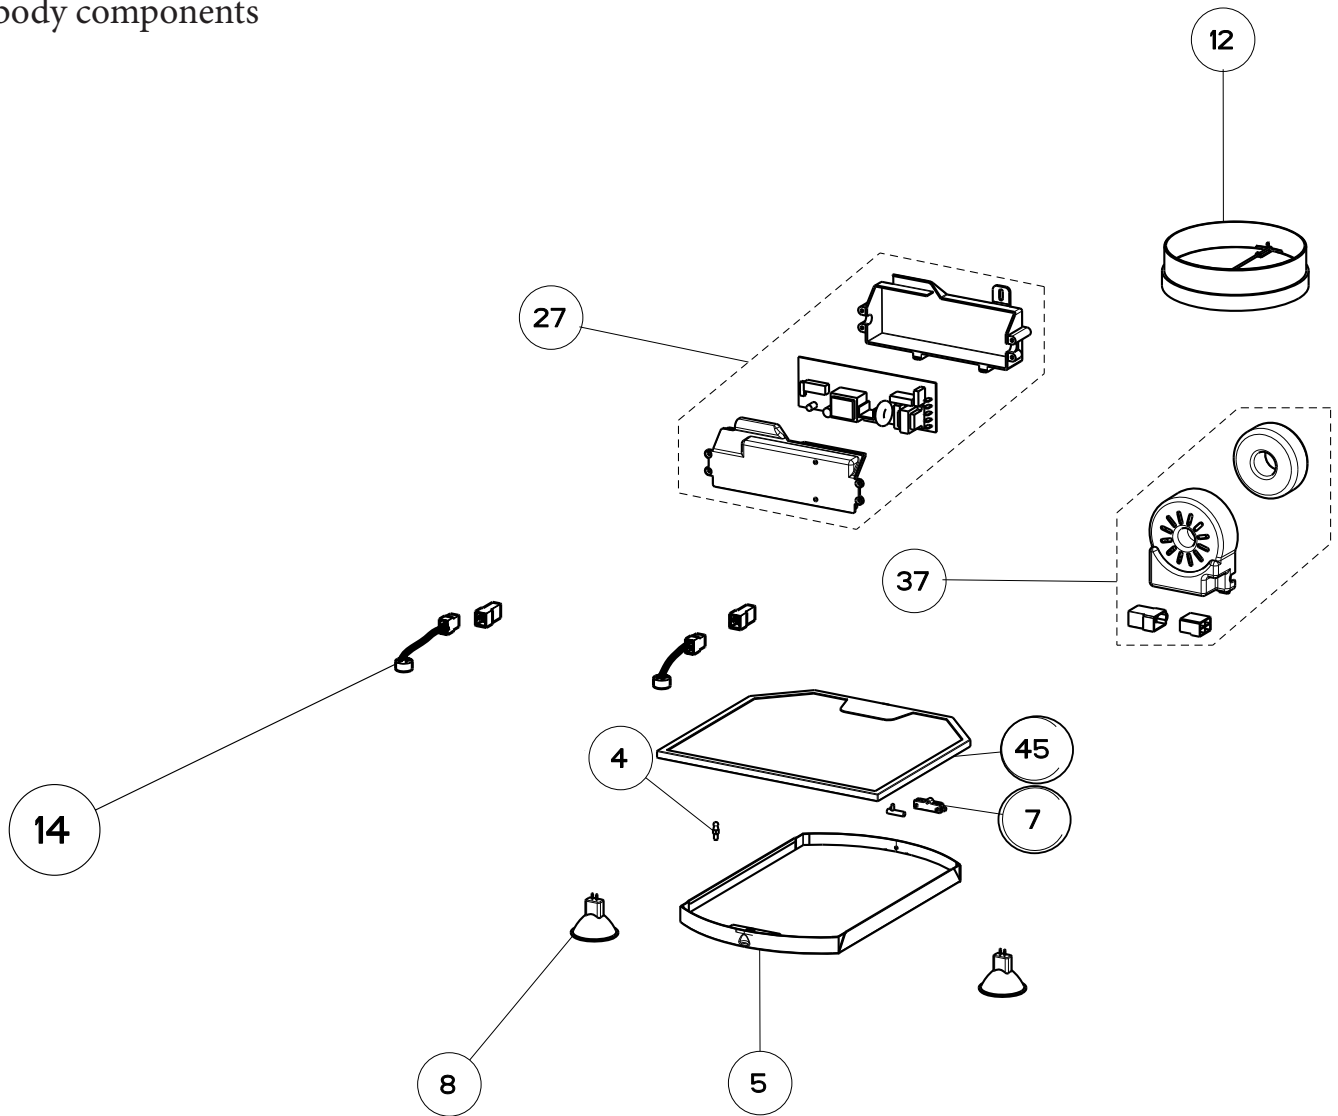

CYLINDRA

body components

	Model Number	CYLN15SS / 110.0166.587	
Key	Description		Qty Req.
4	Hinge Pin Kit (2)	133.0017.004	1
5	Perimetric Panel	133.0021.010	1
7	Perimetric Hinge	133.0017.597	1
8	Halogen Bulb	133.0017.669	2
12	Damper	133.0055.994	1
14	Lamp holder	133.0069.893	2
27	Control Board	133.0052.878	1
37	Transformer Kit	133.0052.516	1
45	Grease Filter	133.0017.598	1

CYLINDRA

control components

Key	Description	Model Number	Qty Req.
101	Control Kit	CYLN15SS / 110.0166.589 133.0059.120	1

CYLINDRA

motor components

Key	Description	Model Number	Qty Req.
303	Capacitor	CYLN15SS / 110.0166.589 133.0056.183	1
399	motor group	133.0056.182	1