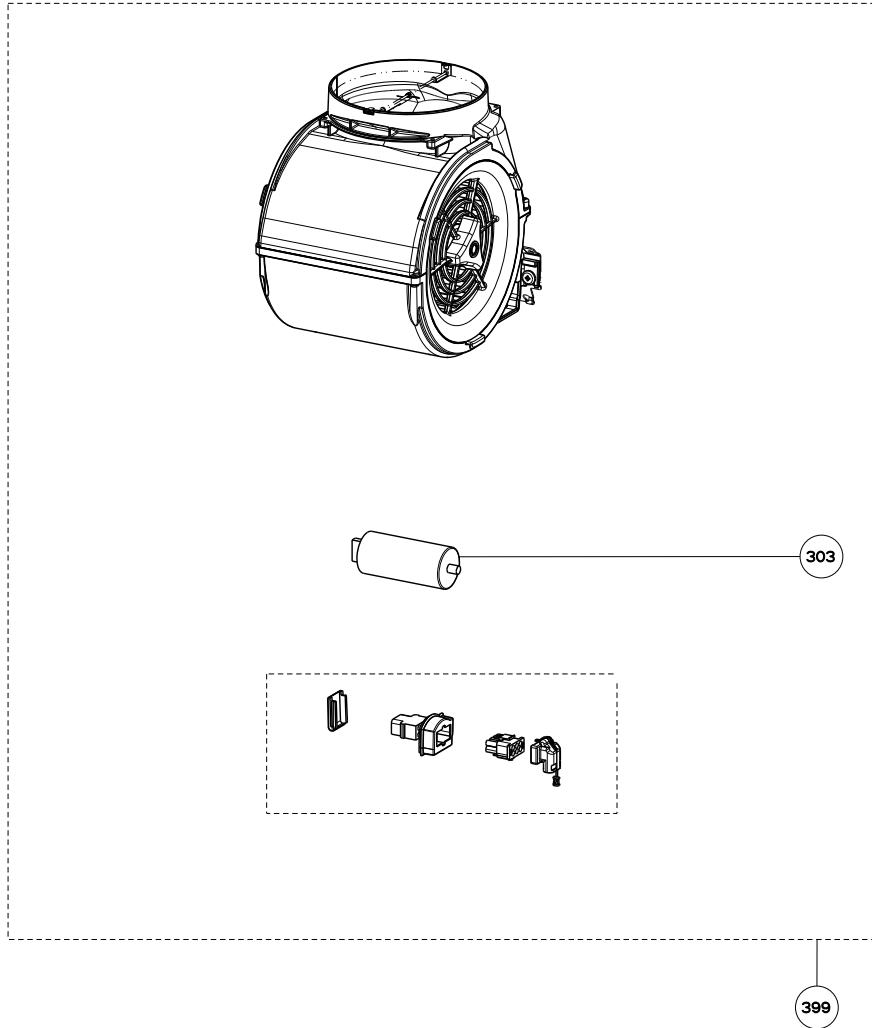

CYLINDRA

body components

	Model Number	CYLN15SS / 110.0166.587	
Key	Description		Qty Req.
4	Hinge Pin Kit (2)	133.0017.004	1
5	Perimetric Panel	133.0021.010	1
7	Perimetric Hinge	133.0017.597	1
8	Halogen Bulb	133.0017.669	2
12	Damper	133.0055.994	1
14	Lamp holder	133.0069.893	2
27	Control Board	133.0052.878	1
37	Transformer Kit	133.0052.516	1
45	Grease Filter	133.0017.598	1

CYLINDRA

control components

Key	Description	Model Number	Qty Req.
101	Control Kit	CYLN15SS / 110.0166.589 133.0059.120	1

CYLINDRA

motor components

Key	Description	Model Number	Qty Req.
303	Capacitor	CYLN15SS / 110.0166.589 133.0056.183	1
399	motor group	133.0056.182	1