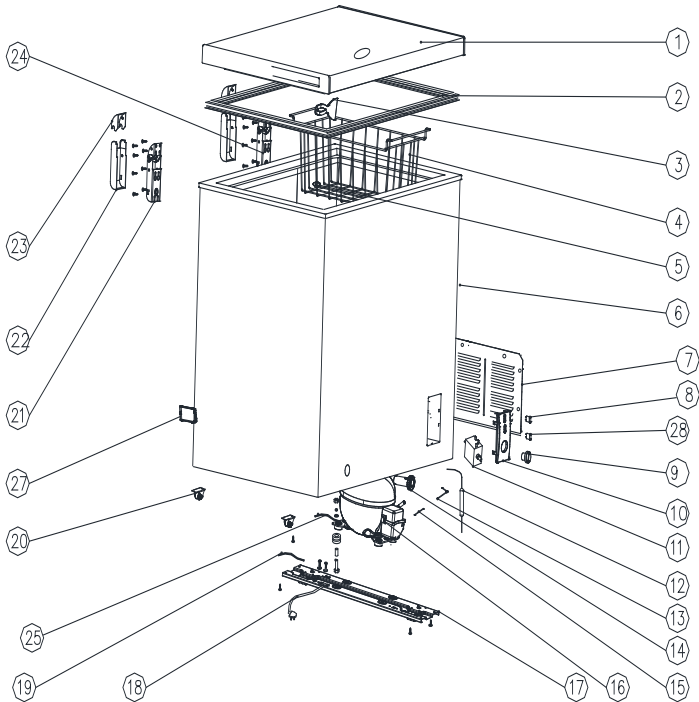

Exploded view

CF35B2P Parts list

No.	Parts code	Description of Spare Part	Quantity
1	2150110039	Door	1
2	2200200013	Door gasket	1
3	20122990706	Ice scoop	1
4	3039900254	Food box	1
5	2207700028	Drain-pipe plug	1
7	2304520005	Cover of compressor,side wall	1
8	3050500015	Running indicator light	1
9	2207100027	Thermostat knob	1
10	2207100135	Thermostat display card	1
11	2400200004	Thermostat	1
12	3040500011	Drier filter	1
13	20114070006	Connecting tube	1
14	2207700025	Drain-pipe decorative cover	1
15	3040600005	Process tube	1
16	2400100017	compressor	1
17	20105050013	Compressor base support	1
18	2500100019	Power supply cord plug	1
19	3050200284	Connecting wire of compressor	1
20	20122990708	Scroll wheel	2
21	3031400173	Door hinge assembly	1
22	2208200025	Cover of door hinge	2
23	2208200024	Cover of door hinge	2
24	3031400174	Door hinge assembly	1
25	3050200095	Earthing wire of compressor	1
27	2208100292	Cover of the wire	1
28	3050500019	Indicator light	1