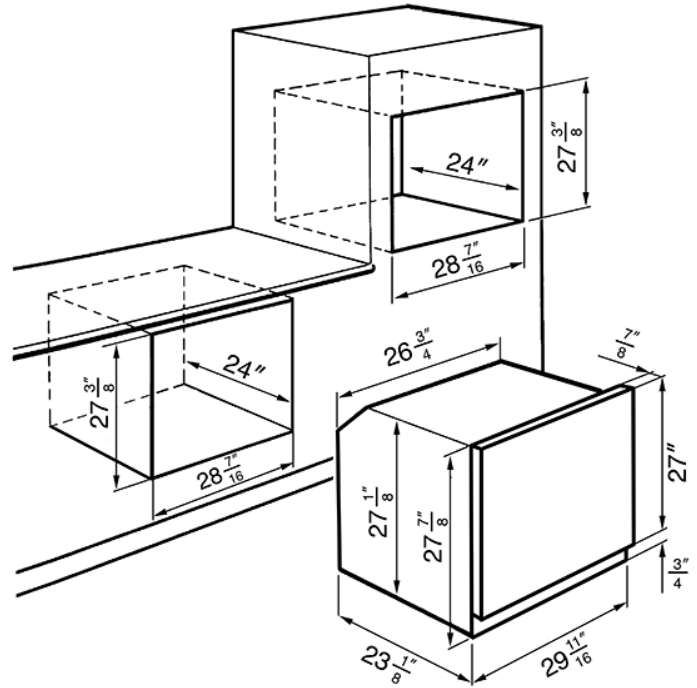

76CM (30") "Linea" Electric Multifunction Oven  
 Silver Glass  
 EAN13: 8017709230128

• Multifunction oven with 6 cooking modes • Defrost by time, Defrost by weight, Rising, Dehydrate + self-cleaning cycle • Digital display • True European double convection • Fast preheat cycle (8 to 12 minutes) • Adjustable temperature: 86-554°F • Automated oven off-switch when door is open • Sabbath mode • Child safety locks • 6 rack positions • 1 telescopic guide • Oven capacity: 4.34 cu. ft. • Interior dimensions: W 24" x H 16 - 1/8" x 16 - 5/16" • Concealed bake element • Broil element 3.5kW • Convection element 1.3Kw per fan • Voltage rating: 240/208V – 60Hz • Connected load (nominal power): 240/208V: 16.9/17.5Amps • Power supply location: center-top • **Accessories included:** • 1 grid insert for tray • 2 grid top • 1 telescopic guide • 1 enameled tray • 1 meat probe