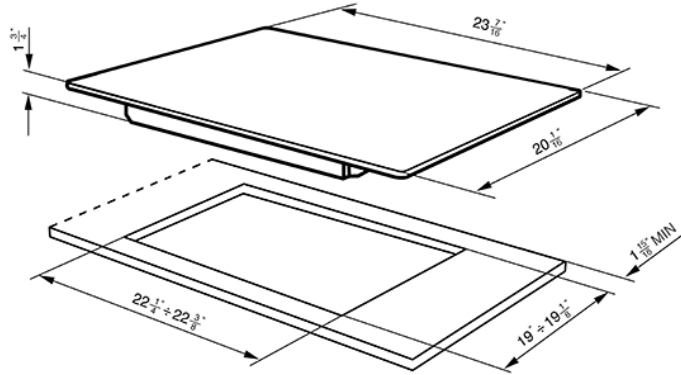

60CM (approx 24") "Piano Design"
Gas Cooktop, Polished Stainless Steel*
EAN13: 8017709185008

• 4 burners • Rear left: 8,000 BTU • Front left: 5,500 BTU • Rear right: Rapid burner 10,000 BTU • Front right: 3,500 BTU • Stainless steel base • Stainless steel control knobs • Stainless steel grates • Stainless steel burner caps • **"EverShine" invisible finish on burners and grates protects against heat tarnish** • Automatic electronic ignition • Safety valves • Adaptable for LP gas • Gas Inlet/Power supply location: Back right • Voltage rating: 120V / 60Hz / 0.1Amps • *Note that cooktops with polished stainless steel pan stands: when using exposed to a direct flame all polished stainless steel will tarnish. **Evershine** invisible finish on burners and grates of PU75ES and PU64ES reduces heat tarnish.

Options

- GP64ES - Set of St/Steel Grates and Burner Caps