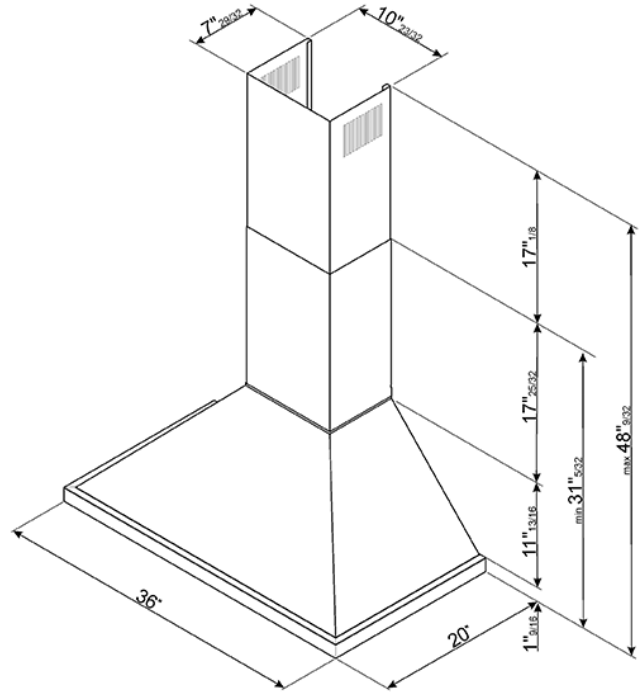

36" Portofino, Chimney Hood,  
Black  
EAN13: 8017709246242

• Control adjustment knobs • 3 speeds and additional intensive speed • 2 LED lights • Motor power 205W • 3 stainless steel grease filters • 600 CFM max setting • **Electrical Connection** • Electrical connection rating: 495 W • Voltage: 120 V • Frequency (Hz): 60 Hz