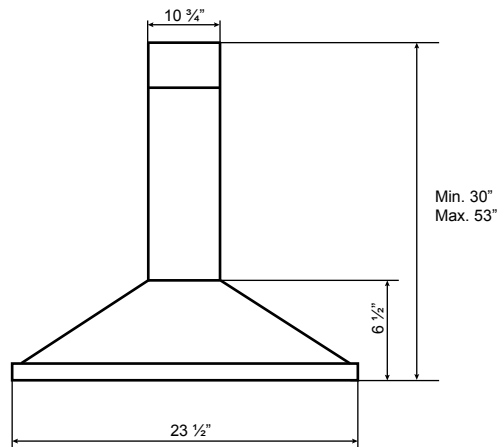

# Specifications: Alito Collection - Island

Model: SI520

**FRONT**

**SIDE**

**TOP**

**FRONT WITHOUT FLUE**