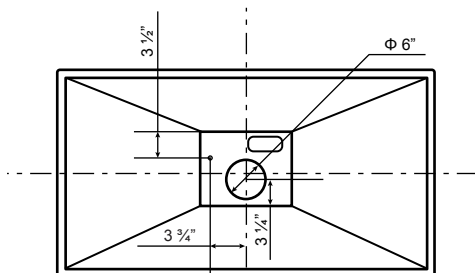

# Specifications: Alito Collection - Island

Model: SI520

**FRONT**

**SIDE**

**TOP**

**FRONT WITHOUT FLUE**