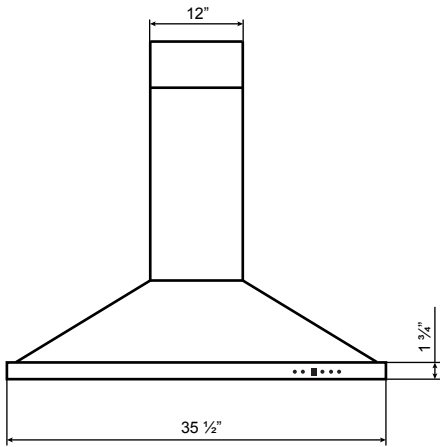

# Specifications: Alito Collection - Island

Model: SI520

**FRONT**

**SIDE**

**TOP**

**FRONT WITHOUT FLUE**