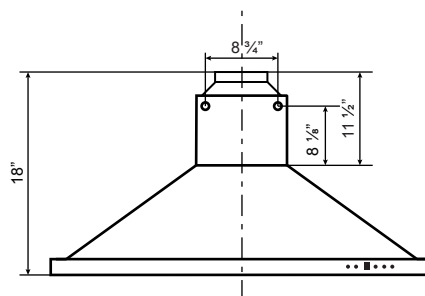

# Specifications: Alito Collection - Island

Model: SI520

**FRONT**

**SIDE**

**TOP**

**FRONT WITHOUT FLUE**