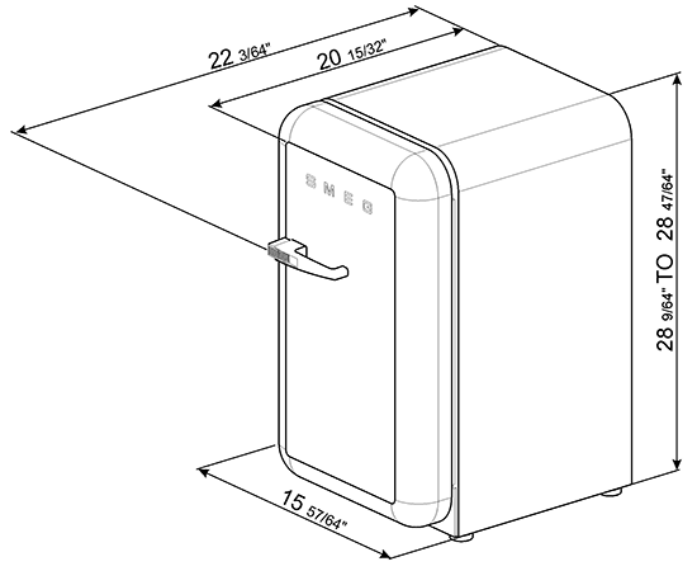

50's Retro Style Mini Refrigerator,
Red, Left hand hinge
EAN13: 8017709192945

• Capacity 1.5 Cu. Ft. • Absorption cooling = ultra low noise level • LED Internal light • 2 adjustable shelves • Door storage: 1 balcony shelf, 1 bottle shelf • Ice cube tray • Voltage: 115 V • Current: 10Amps • Frequency: 60Hz • Dimensions: (H x W x D) 28 9/64" x 15 57/64" x 22 3/64"
• Gross Weight: 65lbs. • Net Weight: 51.2 lbs.

Versions

• FAB5URR - Red, hinges on the right • FAB5URNE - Black, hinges on the right • FAB5ULNE - Black, hinges on the left • FAB5URO - Orange, hinges on the right • FAB5ULO - Orange, hinges on the left • FAB5URP - Cream, hinges on the right • FAB5ULP - Cream, hinges on the left • FAB5URUJ - Union Jack, hinges on the right • FAB5ULUJ - Union Jack, hinges on the left