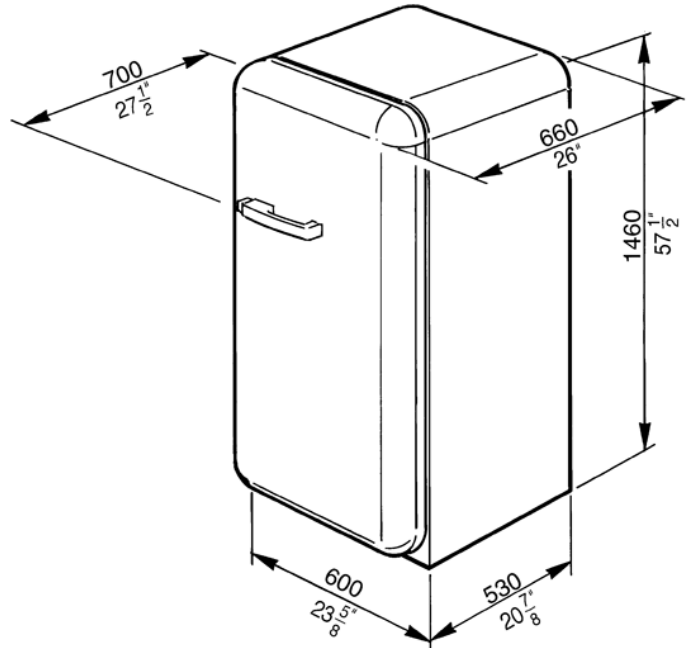

50'S Style Refrigerator with ice compartment,
Union Jack, Left hand hinge
EAN13: 8017709208431

• **Capacity 9.22 cu. ft.** • **REFRIGERATOR:** • Interior light • 3 adjustable glass shelves • 1 bottle rack • 1 fixed glass shelf • 1 fruit and vegetable container • 1 dairy box • **DOOR:** • 2 adjustable covered bins • 2 bottle storage bins • 4 adjustable bins • 2 egg bins • **FREEZER COMPARTMENT** • 1 Ice cube tray • Climatic class: T • Energy consumption: 305 kWh/year • Voltage: 120V • Current: 10Amps • Frequency: 60Hz • Noise level: 42dB(A) RE 1pW • **Dimensions (h x w x d)** • 57½" x 23⅝" x 27½" • Gross weight: 181.4lbs • Net weight: 156.5lbs • When positioning these appliances adjacent to a kitchen unit, a gap of 6 7/8" must be left on the hinged side of the product to allow the door to open. When positioning next to a wall, it is recommended to leave a larger gap of 12 1/2".

Versions

- FAB28UUJR1 - Union Jack, right hand hinge