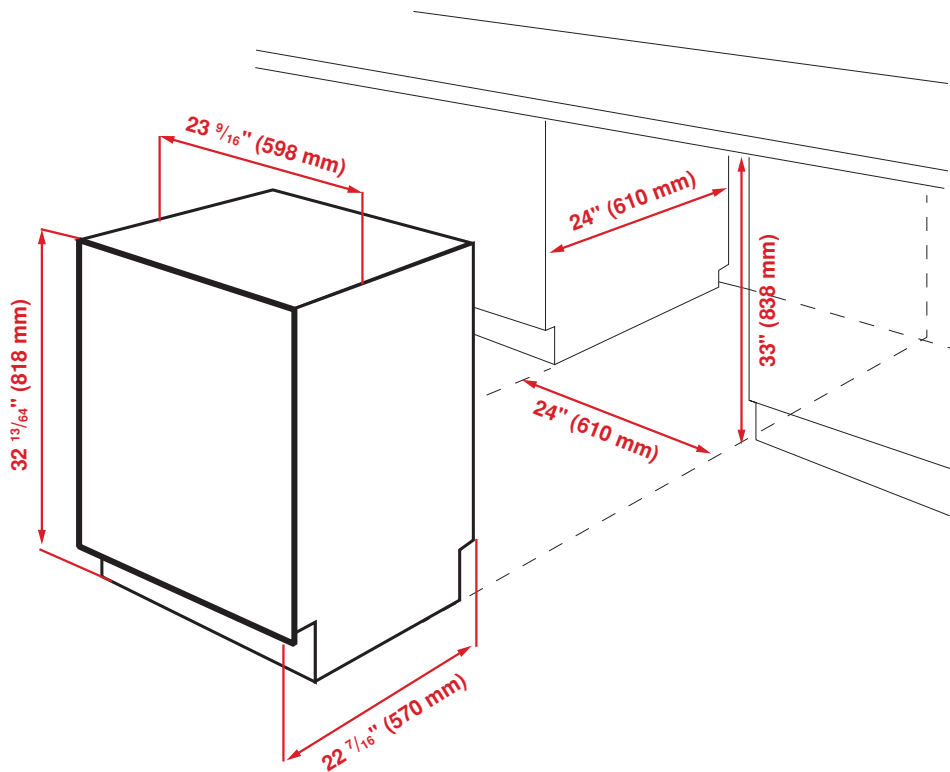

Panel Ready Recommended Door Panel Size and Thickness:

DIMENSIONS (DW51600SS)	
H x W x D	32 13/64 x 23 9/16 x 22 7/16 in. (81.8 x 59.8 x 57 cm)
Product Weight	82.23 lb. (37.3 kg)
Packed H x W x D	33 13/16 x 25 3/8 x 26 in. (85.9 x 64.4 x 66.1 cm)
Packed Weight	88.84 lb. (40.3 kg)

DIMENSIONS (DW51600FBI)	
H x W x D	32 13/64 x 23 9/16 x 22 7/16 in. (81.8 x 59.8 x 57 cm)
Product Weight	78.48 lb. (35.6 kg)
Packed H x W x D	33 13/16 x 25 3/8 x 26 in. (85.9 x 64.4 x 66.1 cm)
Packed Weight	85.1 lb. (38.6 kg)