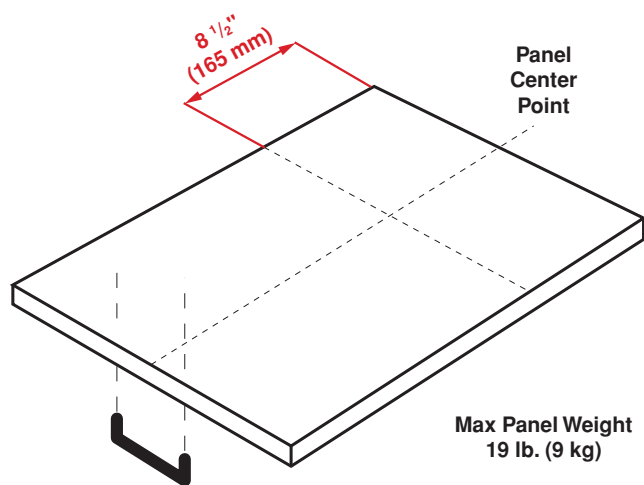

Panel Ready Recommended Door Panel Size and Thickness:

DIMENSIONS (DW51600SS)	
H x W x D	32 13/64 x 23 9/16 x 22 7/16 in. (81.8 x 59.8 x 57 cm)
Product Weight	82.23 lb. (37.3 kg)
Packed H x W x D	33 13/16 x 25 3/8 x 26 in. (85.9 x 64.4 x 66.1 cm)
Packed Weight	88.84 lb. (40.3 kg)

DIMENSIONS (DW51600FBI)	
H x W x D	32 13/64 x 23 9/16 x 22 7/16 in. (81.8 x 59.8 x 57 cm)
Product Weight	78.48 lb. (35.6 kg)
Packed H x W x D	33 13/16 x 25 3/8 x 26 in. (85.9 x 64.4 x 66.1 cm)
Packed Weight	85.1 lb. (38.6 kg)