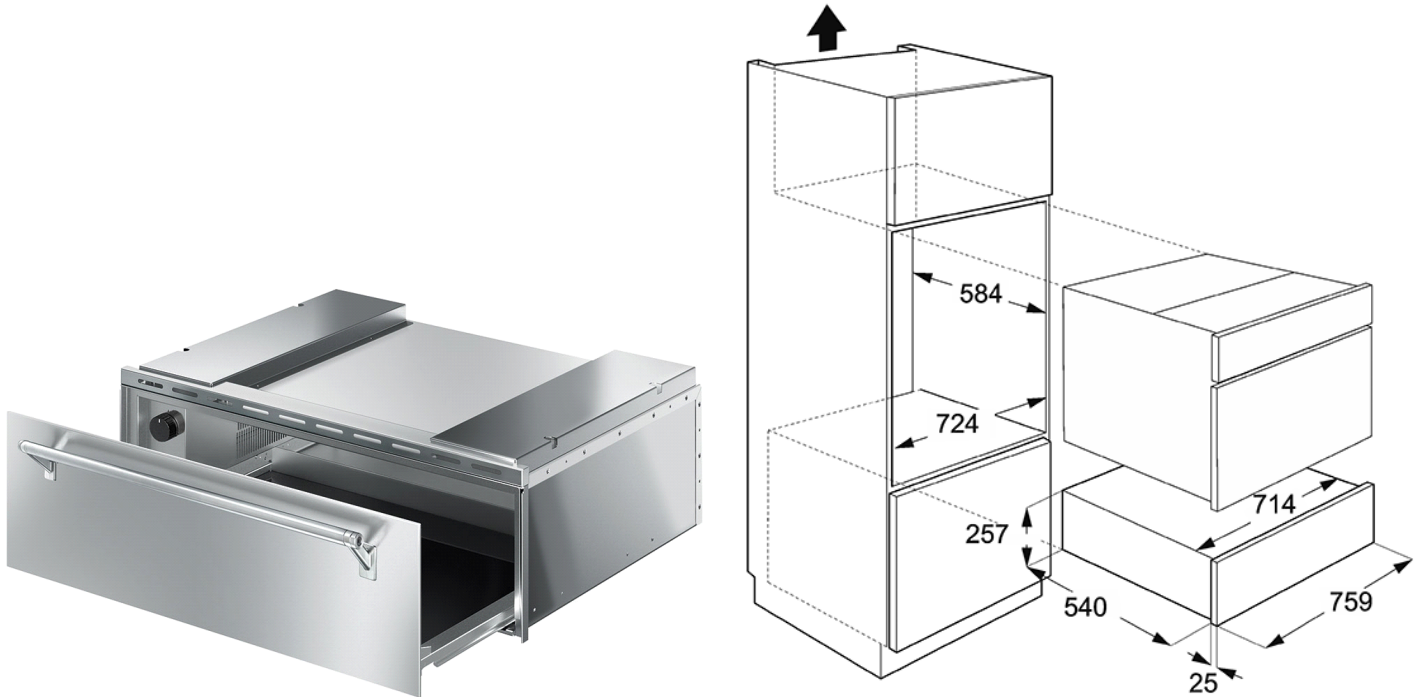

CTU330X

Food and Dish Warming Drawer for Compact Ovens, 30" (76cm). Finger-proof Stainless Steel Classic Aesthetics  
EAN13: 8017709234676

• Push opening • Anti-slip mat • Electronic touch controls • Adjustable temperature: 86-167 °F • Adjustable timer from 0 to 240 minutes with automatic switch-off • Delay timer up to 10 hr • On/off pilot lamp • Maximum weight allowed above the drawer: 99 lbs. • Maximum weight allowed inside the drawer: 55 lbs. • Power heating element: 400W • Voltage rating: 120V/50-60Hz • Dimensions: W 29 7/8" x H 10 1/8" x D 21 1/4" • **Coordinates with:** 30" oven, "Classic" aesthetics