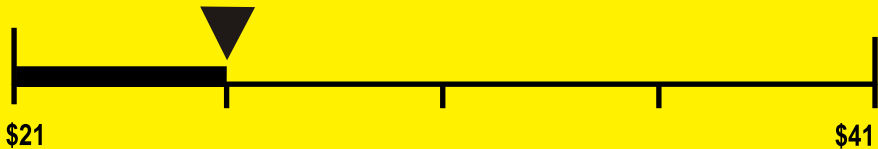

U.S. Government

Federal law prohibits removal of this label before consumer purchase

ENERGYGUIDE

Dishwasher
Capacity: Standard

Blomberg
Models

DWT 59500 *
DWT 59500 **
DWT 59500 ***

Estimated Yearly Operating Cost (when used with an electric water heater)

\$ 26

Cost Range of Similar Models

225 kWh

Estimated Yearly Electricity Use

\$20

Estimated Yearly Operating Cost
(when used with a natural gas water heater)

Your cost will depend on your utility rates and use.