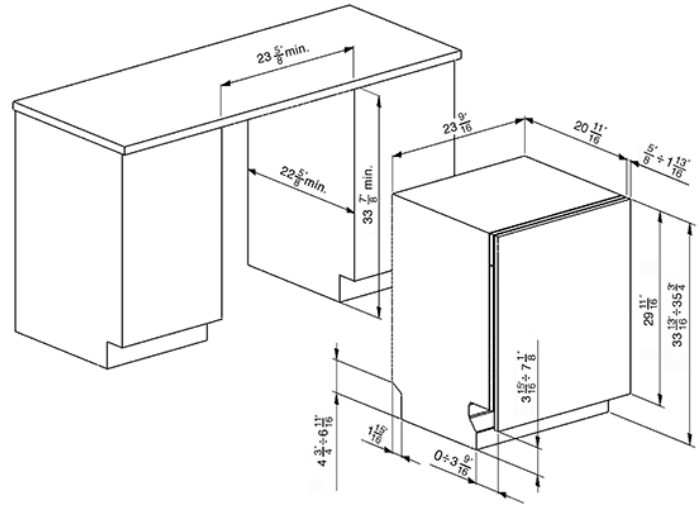

24" Dishwasher FingerPrint Proof Stainless Steel,
 Maxi-Height Door and Professional Handle
 EAN13: 8017709237141

- Full-size tub • Hidden electronic control panel • Self-balancing door • Hinges: Self balancing with fixed hinges • Adjustable feet: 7cm, from 860 to 930 mm • 5 wash cycles including crystal washing + 5 quick programmes • Soak, Crystal, 1/2 Daily, ECO Quick, Delicate and Quick, Normal Quick, Extreme Wash • Stainless steel tub and filter • Concealed heating element • **1/2 load FlexiZone option (varied distribution)** • **Quick Time option** • Flexi tabs option • Delay timer option: up to 9 hours, with automatic soak • 5 temperatures: 100°F, 113°F, 122°F, 149°F, 158°F • Salt and rinse aid refill indicators • Orbital Wash System • Water Leak Protection System • Single "Aquastop" Water Protection System • 13 place settings • Display with delay the start option • Gray baskets • Lower basket: with wire Handle gripl • Upper Basket: with central fixed racks • Height adjustment of the upper basket: On two levels, by extraction • Largest loadable dish in upper basket: 23,5 cm • Lower Basket: with single foldable rack • Largest loadable dish in lower basket: 35 cm • Noise level: 49dB (A) • Energy Star-rated • Height leveling legs • Voltage rating: 120V - 60Hz • Nominal power: 13Amps - 1800W • Voltage 110-120V: Frequency 60Hz. • Water usage: normal/short cycle: 3.17/ 2.38 gal