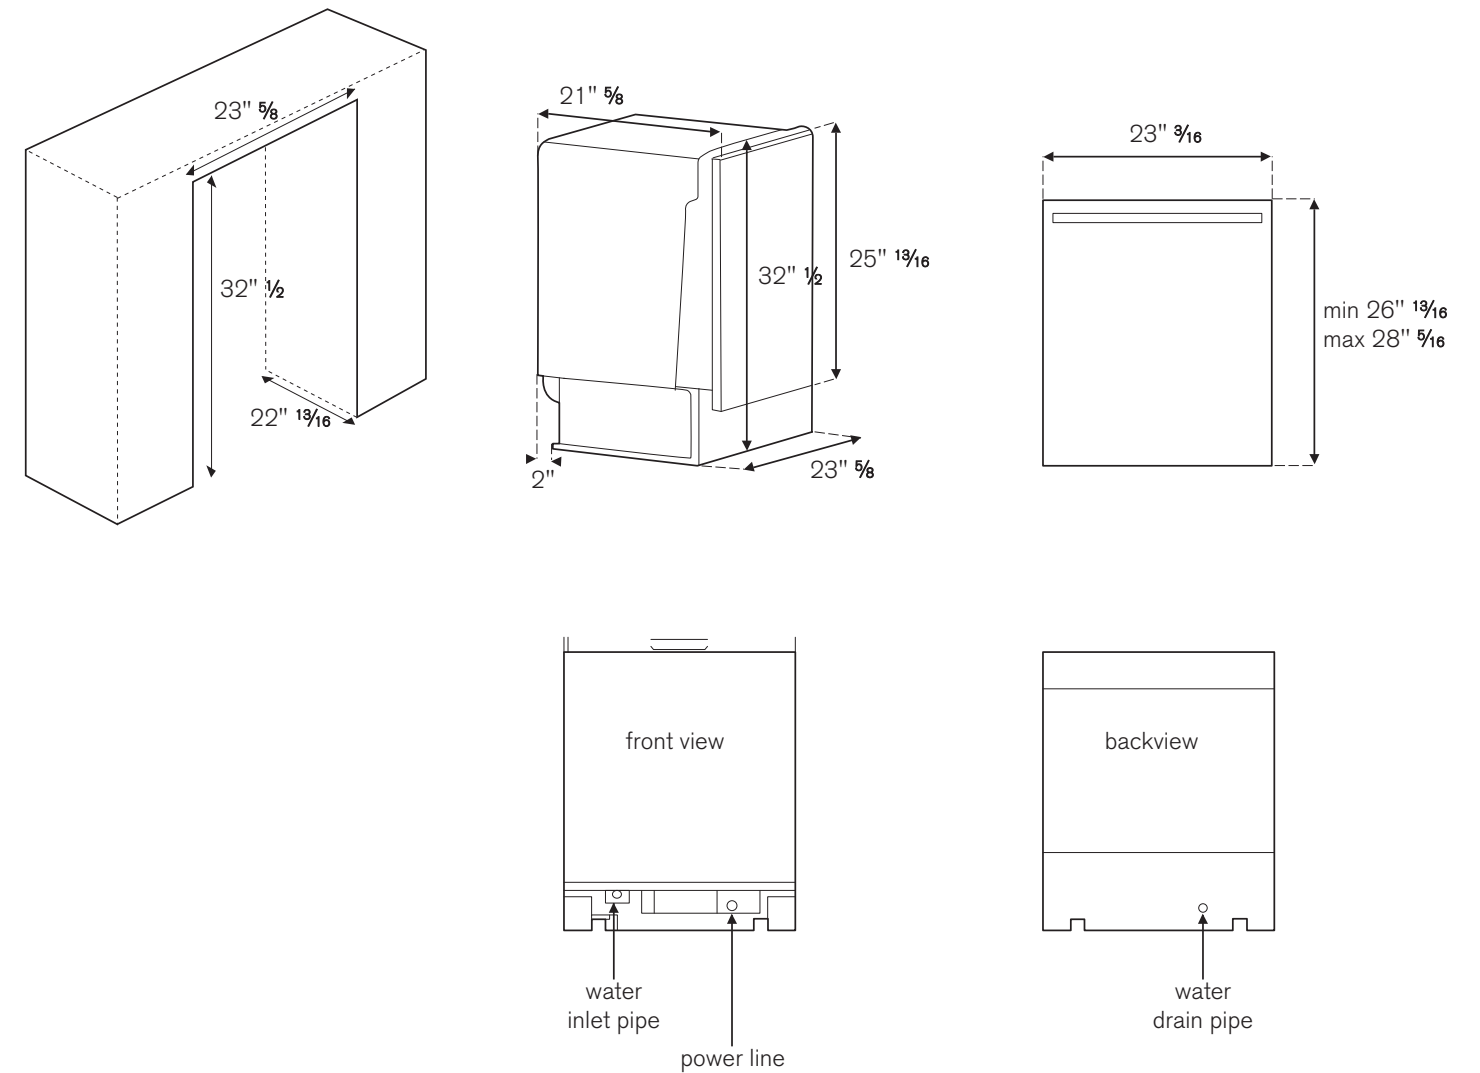

BERTAZZONI

24" BUILT-IN PANEL READY DISHWASHER
DW24PR
INSTALLATION INSTRUCTIONS

TO COOK BEAUTIFULLY
WWW.BERTAZZONI.COM

Disclaimer: while every effort has been made to insure the accuracy of the information contained in this brochure, Fratelli Bertazzoni reserves the right to change any part of the information at any time without notice.

Fratelli Bertazzoni, Bertazzoni and the winged wheel brand icon are registered trademarks of Bertazzoni Spa.

WWW.BERTAZZONI.COM