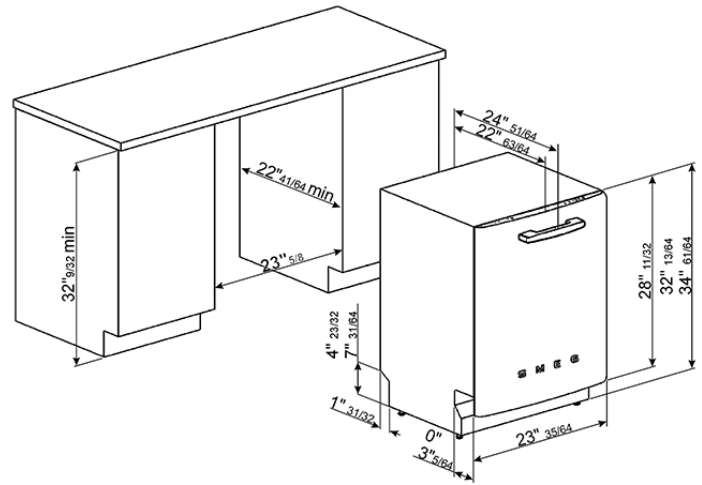

Approx 24" Pre-finished Dishwasher with 50'S
Retro Style handle, Cream
EAN13: 8017709216634

- Full-size tub • Hidden stainless steel electronic control panel • Self-balancing door • 10 wash cycles including crystal washing, economy cycle and speed (27min) • Sanitation • Condenser drying • Stainless steel tub and filter • Concealed heating element • Half-load • Delay timer (up to 9 hours) • 5 temperatures: 100°F, 113°F, 122°F, 149°F, 158°F • **Orbital Wash System** • Complete Water Leak Protection System • **13 place setting** • Enameled steel baskets • Adjustable upper basket to accommodate plates up to 13 ³/₄" in diameter • 2 cutlery baskets • 4 flip-down spike rails on lower basket • 2 glass support racks in upper basket • Lower basket with double foldable rack • Noise level: 43dB (A) • Energy Star-rated • Height leveling legs • Voltage rating: 115V - 60Hz • Nominal power: 13Amps - 1,800W • Voltage 110-120V: Frequency 60Hz. • Water usage: normal/short cycle: 3.54/1.72 gal.

Functions

Options

- KIT6FIL - 2" decorative fill strip.

Versions

- STFABURD - Red • STFABUBL - Black • STFABUPB - Pastel blue