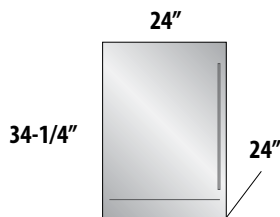

24" SIGNATURE SERIES (Single Zone Models)

-1 Stainless Steel Solid Door
-2 Fully Integrated Solid Door *