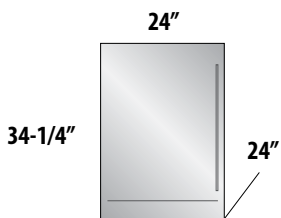

 **OUTDOOR MODELS AVAILABLE**

24" SIGNATURE SERIES (Single Zone Models)

-1 Stainless Steel Solid Door
 -2 Fully Integrated Solid Door *

-5 Stainless Steel Drawers
 -6 Fully Integrated Drawers *

24" SIGNATURE SERIES (Dual-Zone Models)