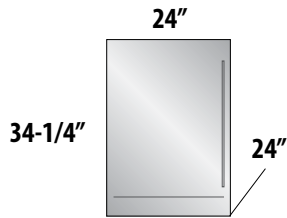

24" SIGNATURE SERIES (Single Faucet Models)

-1 Stainless Steel Solid Door
-2 Fully Integrated Solid Door *