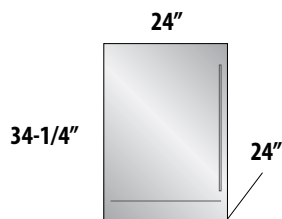

24" C-SERIES

-1 Stainless Steel Solid Door
-2 Fully Integrated Solid Door *