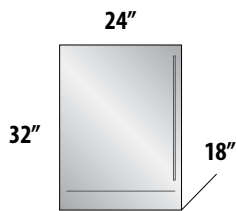

24" SIGNATURE SERIES (Dual Zone Models)

-1 Stainless Steel Solid Door
 -2 Fully Integrated Solid Door *

-3 Stainless Steel Glass Door
 -4 Fully Integrated Glass Door *

SIGNATURE SERIES SOTTILE

-1 Stainless Steel Solid Door
 -2 Fully Integrated Solid Door *