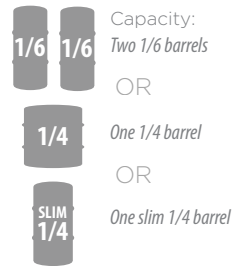

OR

One slim 1/4 barrel

24" SIGNATURE SERIES (Two Faucet Models)

-1 Stainless Steel Solid Door
 -2 Fully Integrated Solid Door *

-1 Stainless Steel Solid Door
 -2 Fully Integrated Solid Door *

Capacity:
 Two 1/6 barrels