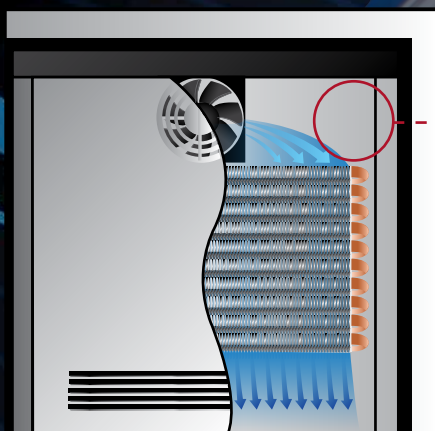

THE MOST INNOVATIVE REFRIGERATION SYSTEM IN THE INDUSTRY

Perlick has refrigeration down to a science. With a century's worth of experience in designing, engineering, and manufacturing bar and beverage refrigeration for the commercial market, we've mastered the art of building cutting edge refrigeration systems that balance power and precision. **All Perlick models boast RAPIDcool forced-air refrigeration, providing the industry's fastest product temperature pulldown and unmatched temperature consistency.** Read on to learn how Perlick compares to competitor refrigeration systems.

PERLICK RAPIDCOOL FORCED-AIR REFRIGERATION

7x

AIR IS BLOWN WITH A POWERFUL FAN THROUGH THOUSANDS OF ALUMINUM FINS, PROVIDING SUPERIOR COOLING WITH 7X THE COOLING SURFACE COMPARED TO COLD PLATE MODELS