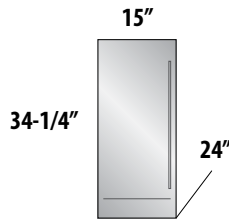

AVAILABLE MODELS

For **product specs and quick reference**, see page 26
 For **complete model number listing**, see pages 28-35

 **OUTDOOR MODELS AVAILABLE**

15" SIGNATURE SERIES

-1 Stainless Steel Solid Door
 -2 Fully Integrated Solid Door *