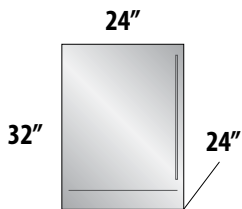

24" C-Series Beverage Center

SIGNATURE SERIES SOTTILE

24" C-SERIES

24" ADA-COMPLIANT SERIES

* This model comes ready to accept custom panel

WINE RESERVES

Whether you are a wine novice or a collector of the finest vintages, Perlick has the answer for the storage and service of your prized bottles of wine. Store up to 88 bottles of your favorite wine in the Perlick patented 48" Signature Series Wine Reserve, or keep a small collection of 20 bottles on hand for gatherings in our 15" Signature Series Wine Reserve.