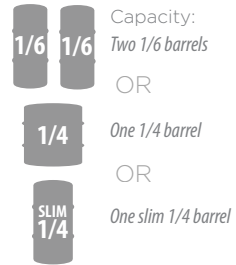

Capacity:
Two 1/6 barrels

OR

One 1/4 barrel

OR

One slim 1/4 barrel