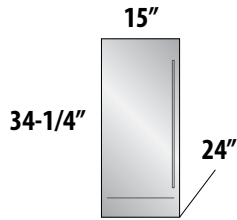

 **OUTDOOR**
 MODELS AVAILABLE

15" SIGNATURE SERIES

-1 Stainless Steel Solid Door
 -2 Fully Integrated Solid Door *

-1 Stainless Steel Solid Door
 -2 Fully Integrated Solid Door *

Capacity:
 One 1/6 barrel