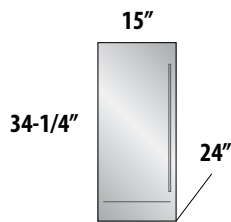

15" SIGNATURE SERIES

-1 Stainless Steel Solid Door
-2 Fully Integrated Solid Door *

-3 Stainless Steel Glass Door
-4 Fully Integrated Glass Door *

-5 Stainless Steel Drawers
-6 Fully Integrated Drawers *