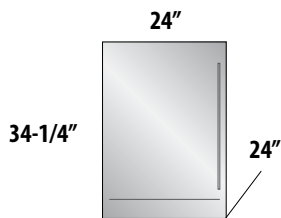

 **OUTDOOR MODELS AVAILABLE**

24" SIGNATURE SERIES (Single Zone Models)

-1 Stainless Steel Solid Door
 -2 Fully Integrated Solid Door *

-5 Stainless Steel Drawers
 -6 Fully Integrated Drawers *

24" SIGNATURE SERIES (Dual-Zone Models)