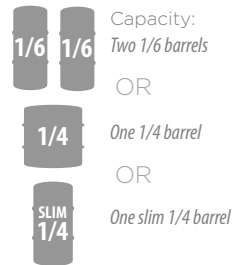

OR

One 1/4 barrel

OR

One slim 1/4 barrel

24" C-SERIES (Single and Two Faucet Models)

-1 Stainless Steel Solid Door
 -2 Fully Integrated Solid Door *

-1 Stainless Steel Solid Door
 -2 Fully Integrated Solid Door *