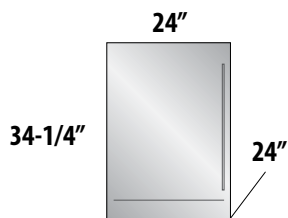

24" C-SERIES (Single and Two Faucet Models)

-1 Stainless Steel Solid Door
-2 Fully Integrated Solid Door *